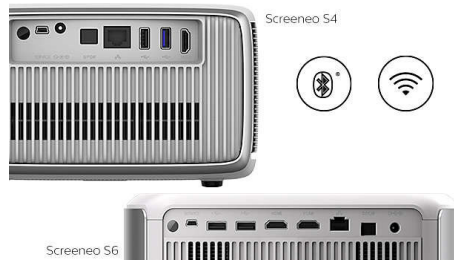

AirMote

Easily navigate thanks to the intuitive AirMote control by pointing or using gestures to pick and choose what you want to watch.

Bluetooth BoomBoxes

Play your music directly on the projector. Use your Screeneo as a Boombox by connecting your smartphones or any other Bluetooth device to enjoy big sound.

Built-in Media Player

Pop your essentials in your hand with the integrated Media Player: Browse, watch all your videos, listen to your music or share your latest holidays pictures.

Fully Connected

The Screeneo S Collection comes with all the connectivity you need. Wi-Fi, Bluetooth, USB, HDMI, SPDIF, Connect your game consoles, Blu-ray player, smart boxes or set top boxes to enjoy all your contents.

No need extra sound bar or home-cinema! The Screeneo S Collection provides endless vibrant, clear, and powerful sound with deep bass.

Specifications

Technology

- Display technology: DLP
- Light source: LED
- Contrast ratio: 150,000:1
- Resolution: 3840 x 2160 pixel
- Throw ratio: 1,2:1
- Aspect ratio: 4:3 and 16:9
- Projection modes: front, rear, ceiling
- Focus adjustment: Auto
- Integrated media player
- Internal memory: 16 GB
- Keystone correction: Electric
- Operating system: Android
- LED lifetime: Up to 30.000h
- Projection image size: up to 180" (450cm)
- Projection distance: 48-285 cm / 19-112"
- 4 corners correction