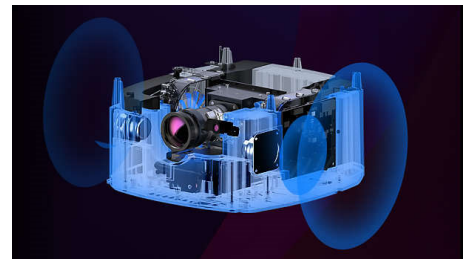

SCN650/INT

Perfect image

Get a perfect picture, automatically and straight out of the box with the Auto Keystone, Auto focus. Because you don't always place your projector in front of the wall, we added a 4 corners correction to fine tune your image and get a perfect fit even if your device is up to 45 degrees on your right of left side.

No need extra sound bar or home-cinema! The Screeneo S Collection provides endless vibrant, clear, and powerful sound with deep bass.

Specifications

Technology

- Display technology: DLP
- Light source: LED
- Contrast ratio: 150,000:1
- Resolution: 3840 x 2160 pixel
- Throw ratio: 1,2:1
- Aspect ratio: 4:3 and 16:9
- Projection modes: front, rear, ceiling
- Focus adjustment: Auto
- Integrated media player
- Internal memory: 16 GB
- Keystone correction: Electric
- Operating system: Android
- LED lifetime: Up to 30.000h
- Projection image size: up to 180" (450cm)
- Projection distance: 48-285 cm / 19-112"
- 4 corners correction