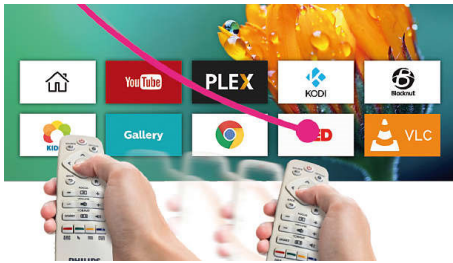

So smart

- Smart Android OS for apps and more!
- AirMote for a comfortable control

Bespoke sound

- Superior Stereo Speakers
- Bluetooth BoomBoxes

PHILIPS

Home projector
4K Resolution Up to 180", LED DLP

Highlights

4K Ultra HD

With four times the resolution of conventional Full HD, Ultra HD 4K lights up your screen with over 8 million pixels. Enjoy crisp details, vivid and true to life colors when watching sports, games, and streaming content.

AirMote

Easily navigate thanks to the intuitive AirMote control by pointing or using gestures to pick and choose what you want to watch.

Bluetooth BoomBoxes

Play your music directly on the projector. Use your Screeneo as a Boombox by connecting your smartphones or any other Bluetooth device to enjoy big sound.

Built-in Media Player

Pop your essentials in your hand with the integrated Media Player: Browse, watch all your videos, listen to your music or share your latest holidays pictures.

Fully Connected

The Screeneo S Collection comes with all the connectivity you need. Wi-Fi, Bluetooth, USB, HDMI, SPDIF, Connect your game consoles, Blu-ray player, smart boxes or set top boxes to enjoy all your contents.