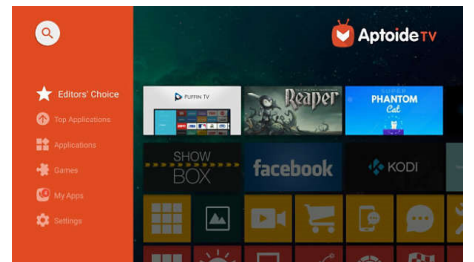

Smart Android OS for apps

Take full advantage of an endless entertainment with Android OS. All your favorite apps are pre-installed, out of the box. Enjoy Youtube, Netflix and more!