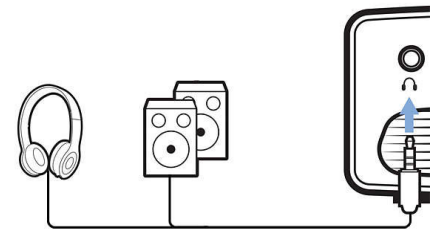

Audio jack

Connect any headphones or external powered speakers with the built-in 3.5 jack.