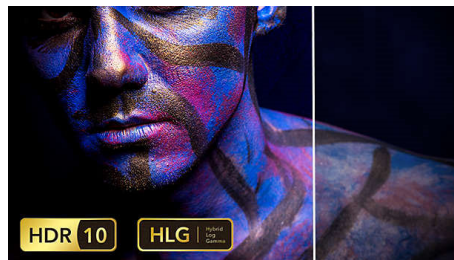

## HDR for advanced contrast

High Dynamic Range is the new video standard that redefines in-home entertainment through advances in contrast and colour. With HDR 10, enjoy a sensory experience that captures the original richness and liveliness, yet accurately reflects the content creator's intent.