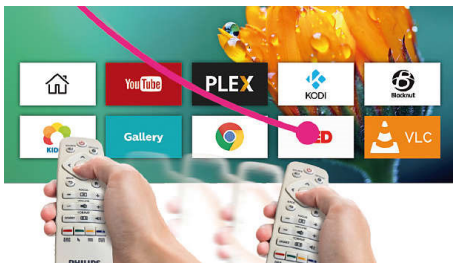

AirMote

Easily navigate thanks to the intuitive AirMote control by pointing or using gestures to pick and choose what you want to watch.