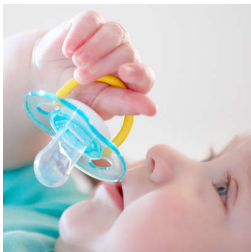

Easy to clean

- Easy to sterilize for extra hygiene

Quality assured

- Made at our award-winning site in the UK

Comfortable soft silicone nipple

- Designed for natural oral development

Safety & Hygiene

- Security handle for easy removal
- Snap-on cap helps keep your baby's pacifier clean

Highlights

Specifications

Orthodontic nipple

Our collapsible silicone nipple has a symmetrical shape that respects your baby's palate, teeth and gums as he or she grows.

Snap-on cap for hygiene

When the pacifier isn't in use, simply snap on the cap before storing to keep the nipple safe and clean.

Made in the UK

You can be sure that your little one's comfort is in good hands. This pacifier was made at our award-winning site in the UK.*

Easy to sterilize

Keeping your little one's Soothies and pacifiers clean is easy. Simply put them in your sterilizer or submerge in boiling water.

Security handle

Our security handle lets you easily remove your baby's pacifier at any time. Even little hands can grab it!

Hygiene

Can be sterilized
Dishwasher safe
Easy to clean

Safety

BPA-free
Safety ring handle