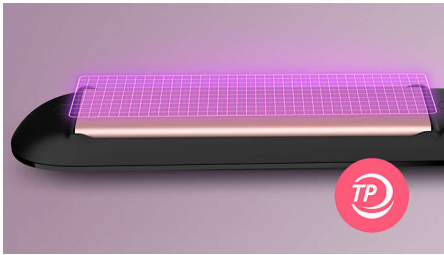

Specially designed for easy and fast styling with long Keratin-infused plates and 6 temperature settings. Care for your hair with ThermoProtect technology preventing overheating.

Ease of use

- Auto shut-off for safe usage
- Key-lock function for safe and easy storage
- Universal voltage for worldwide use
- 6 temperature settings for better control
- Fast heat-up time, ready to use in 30 sec
- 100mm long plates for fast and easy straightening

Beautifully styled hair

- Temperature range from 160°C up to 230°C

Care for your hair

- ThermoProtect technology
- Keratin ceramic plates for smooth gliding and shiny hair

Highlights

ThermoProtect technology

ThermoProtect technology distributes heat evenly across the plates, preventing overheating to protect your hair.

Keratin ceramic plates

Keratin-infused ceramic plates glide smoothly through your hair, for quick and easy styling.

100mm long plates

The longer 100mm plates enable better contact with the hair to help you achieve perfect straightening results easier and in less time.

Fast heat-up time

The straightener has a fast heat-up time, being ready to use in 30 seconds.