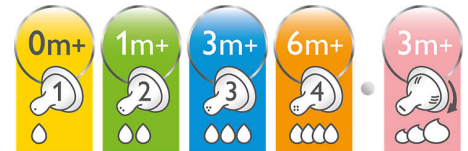

## Fits your baby's growing needs

The Philips Avent Classic+ range offers different nipple flow rates to keep up with your baby's growth. Remember that age indications are approximate as babies develop at different rates. All nipples are available in twin packs: Newborn, Slow, Medium, Fast and Variable Flow.