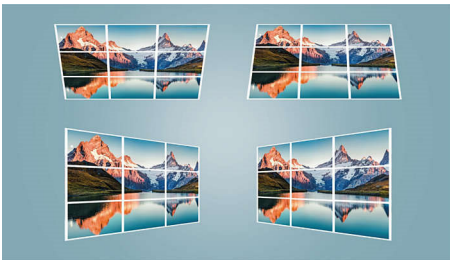

Philips NeoPix 520
Home projector

100" in True FULL HD 1080p

Android TV experience
Powerful 2.1 Sound System
Super Silent

NPX520

Pay Less, Watch More.

NeoPix 520 displays great 100" 1080p True Full HD pictures! Android TV gives access to all of your favorite applications. Auto-keystone and 4 corner correction along with digital zoom. Stunning 2.1 speakers, Dual band Wi-Fi and Bluetooth.

Android TV 11 Experience

- Android TV 11 Experience
- ChromeCast Built-in
- OK Google Ready

PHILIPS

Home projector
100" in True FULL HD 1080p Android TV experience, Powerful 2.1 Sound System, Super Silent

Multiple Picture Correction

Place the projector wherever you wish! Auto keystone and 4 corner correction help eliminate crooked, distorted images for a perfectly proportioned picture even if the device is not straight in front of the wall. It also gives users an optimal image from virtually any angle and eliminates many of the hassles of an optimal set-up. Big space, small wall? Easy! The digital zoom maximizes the image size even if your projector is far away from a wall.