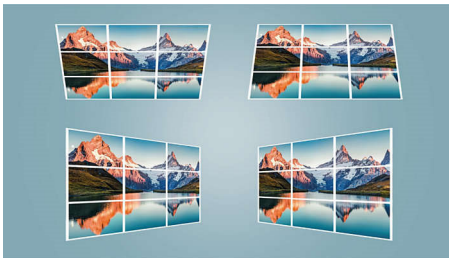

Multiple Picture Correction

Place the projector wherever you wish! Auto keystone and 4 corner correction help eliminate crooked, distorted images for a perfectly proportioned picture even if the device is not straight in front of the wall. It also gives users an optimal image from virtually any angle and eliminates many of the hassles of an optimal set-up. Big space, small wall? Easy! The digital zoom maximizes the image size even if your projector is far away from a wall.