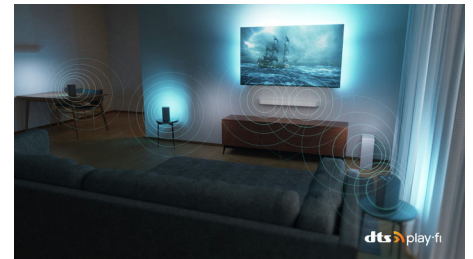

## DTS Play-Fi

You get great, clear TV sound right out of the box. If you want more, Philips Wireless Home System with DTS Play-Fi lets you connect to compatible soundbars and wireless speakers around your home in seconds. You can even create a home theatre surround-sound system using your TV as a central speaker.