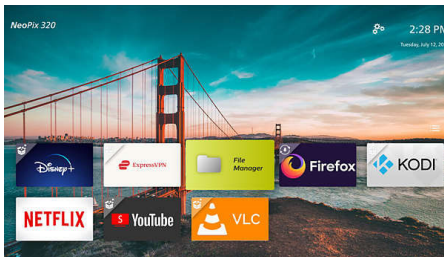

Smart OS for apps and more

Take full advantage of endless entertainment directly out of the box with all your favorite pre-installed apps. Enjoy Netflix, Amazon Prime, Youtube, Disney+ and more!