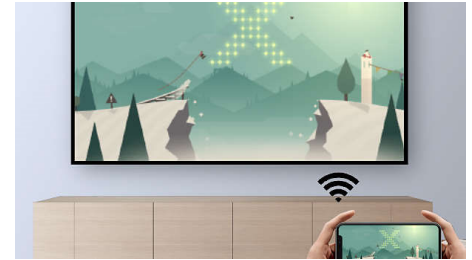

gives users an optimal image from virtually any angle and eliminates many of the hassles of an optimal set-up. Big space, small wall? Easy! The digital zoom maximizes the image size even if your projector is far away from a wall.

Fully engineered to improve airflow and heat dissipation while maintaining a compact design. Enhanced by the use of high-performance fans, it offers an unprecedented silence.

NPX320/INT

Wi-Fi screen mirroring

Connect your mobile devices such as a tablets, smartphones or even computers wirelessly to mirror and share all your contents. Videos on your phones? No worries, just cast it through Wi-Fi! (IOS, Android, Mac and PC)