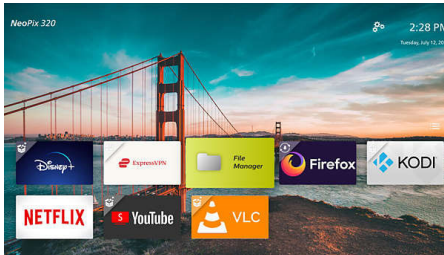

Smart OS for apps and more

Take full advantage of endless entertainment directly out of the box with all your favorite pre-installed apps. Enjoy Netflix, Amazon Prime, Youtube, Disney+ and more!