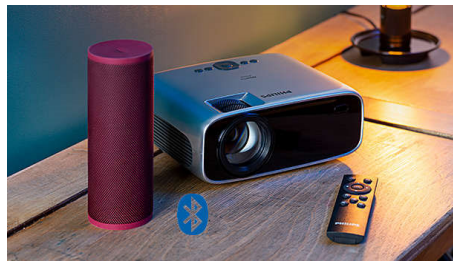

PHILIPS

Home projector
LED LCD Up to 120", Wi-Fi and Bluetooth, Built-in stereo speakers

NPX540/INT

Highlights

Advanced LED Light Source

The powerful LED light source displays rich, vivid colors and will last up to 30,000 hours. You won't need to replace it since it lasts 20 years with an average usage of 4 hours per day! Additionally, the power consumption is far lower than a regular lamp based projector, which means you benefit from a bigger screen and fully immersive experience, all through an eco friendly device!

Project images up to 120" HD

Project images and videos up to 120" (300cm) in HD 720p for detailed and clear images.

Built-in Media Player

Pop your essentials in your hand with the integrated Media Player: Browse, watch all your videos, listen to your music or share your latest holidays pictures.

Built-in stereo speakers

No need for extra sound system, the built-in stereo speakers produce deep room-filling sound perfect for movies at home.

External bluetooth speakers

Connect wirelessly your projector to external boomboxes or soundbars to bring life to your movies and gaming sessions.

Fully Connected

Connect any multimedia devices such as set top boxes, PC, MAC, gaming consoles, and streaming devices like Fire Stick or Apple TV with the USB, HDMI or MicroSD ports.

Make It smart!

Access to unlimited content by connecting to any smart gaming console or TV boxes like Fire Stick or Apple TV.