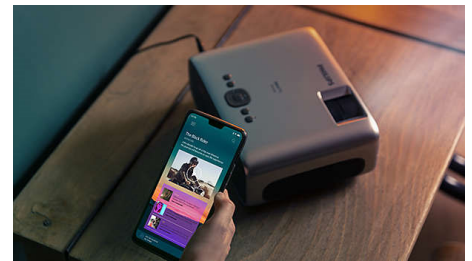

TV shows streaming

Stream any TV shows or movies via Wi-Fi from your smart devices.