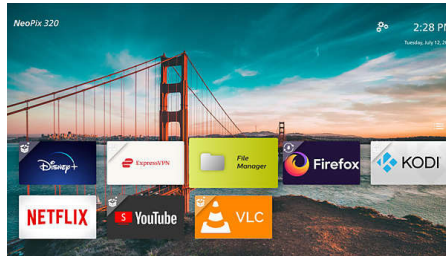

Advanced picture correction

Place the projector wherever you wish! Auto keystone and 4 corner correction help eliminate

crooked, distorted images for a perfectly proportioned picture even if the device is not straight in front of the wall. It also gives users an optimal image from virtually any angle and eliminates many of the hassles of an optimal set-up. Big space, small wall? Easy! The digital zoom maximizes the image size even if your projector is far away from a wall.

Smart OS for apps and more

Take full advantage of endless entertainment directly out of the box with all your favorite pre-installed apps. Enjoy Netflix, Amazon Prime, Youtube, Disney+ and more!

NPX320/INT