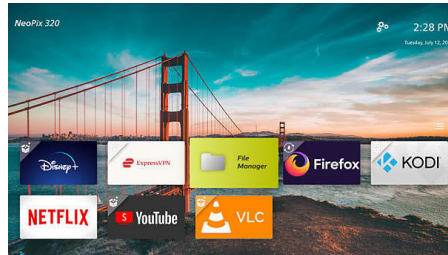

Smart OS for apps and more

Take full advantage of endless entertainment directly out of the box with all your favorite pre-installed apps. Enjoy Netflix, Amazon Prime, Youtube, Disney+ and more!