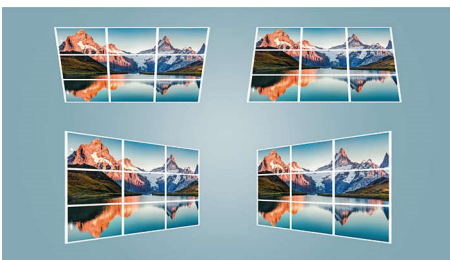

Advanced picture correction

Place the projector wherever you wish! Auto keystone and 4 corner correction help eliminate crooked, distorted images for a perfectly proportioned picture even if the device is not straight in front of the wall. It also

gives users an optimal image from virtually any angle and eliminates many of the hassles of an optimal set-up. Big space, small wall? Easy! The digital zoom maximizes the image size even if your projector is far away from a wall.