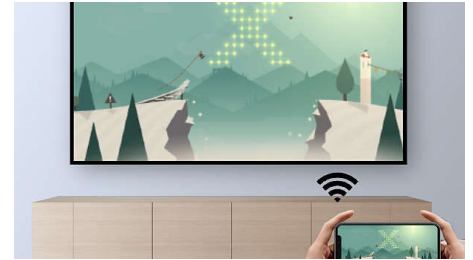

gives users an optimal image from virtually any angle and eliminates many of the hassles of an optimal set-up. Big space, small wall? Easy! The digital zoom maximizes the image size even if your projector is far away from a wall.

Fully engineered to improve airflow and heat dissipation while maintaining a compact design. Enhanced by the use of high-performance fans, it offers an unprecedented silence.

NPX320/INT

Wi-Fi screen mirroring

Connect your mobile devices such as a tablets, smartphones or even computers wirelessly to mirror and share all your contents. Videos on your phones? No worries, just cast it through Wi-Fi! (IOS, Android, Mac and PC)