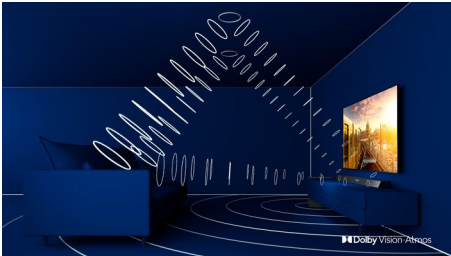

3-sided Ambilight TV Major HDR formats supported, Dolby Vision and Dolby Atmos, 108 cm (43") Android TV

Highlights

3-sided Ambilight

With Philips Ambilight every moment feels closer. Intelligent LEDs around the edge of the TV respond to the on-screen action and emit an immersive glow that's simply captivating. Experience it once and wonder how you enjoyed TV without it.

Dolby Vision + Dolby Atmos

Support for Dolby's premium sound and video formats means the HDR content you watch will look-and sound-glorious. You'll enjoy a picture that reflects the director's original