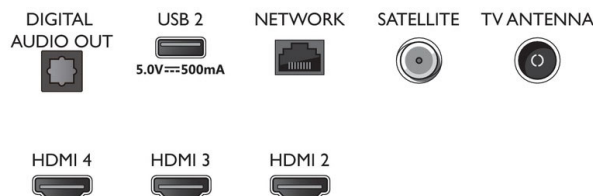

Design

- Colors of TV: Anthracite grey bezel
- Stand design: Anthracite grey v sticks

Accessories

- Included accessories: Remote Control, 2 x AAA Batteries, Power cord, Quick start guide, Legal and safety brochure, Table top stand

Connections

Side

Bottom

Issue date 2023-03-10

Version: 13.4.1

12 NC: 8670 001 74727
EAN: 87 18863 02832 2

© 2023 Koninklijke Philips N.V.
All Rights reserved.

Specifications are subject to change without notice.
Trademarks are the property of Koninklijke Philips N.V.
or their respective owners.