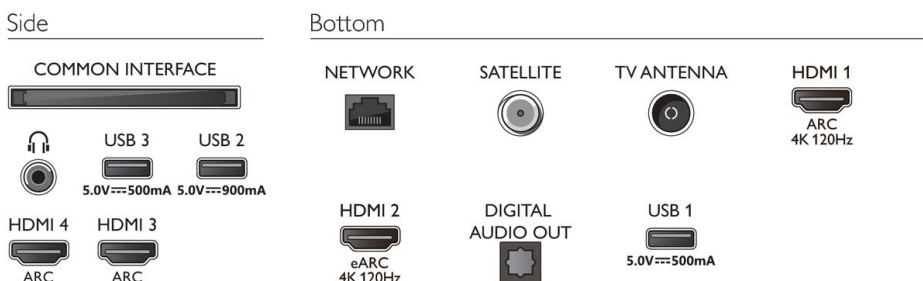

Supported HDMI video features

- Gaming: HDMI VRR, ALLM, HGiG, AMD FreeSync Premium Pro, Dolby Vision Game
- HDMI 1/2: HDMI 2.1 full bandwidth 48Gbps, upto 4K 120Hz
- HDMI 3/4: HDMI 2.0
- HDR: Dolby Vision, HDR10, HDR10+, HDR10+ Adaptive, HLG, UHD4

Multimedia Applications

- Video Playback Formats: Containers: AVI, MKV, H264/MPEG-4 AVC, MPEG-1, MPEG-2, MPEG-4, HEVC (H.265), VP9, AV1
- Subtitles Formats Support: .SRT, .SUB, .TXT, .SMI, .ASS, .SSA
- Music Playback Formats: AAC, MP3, WAV, WMA (v2 up to v9.2), WMA-PRO (v9 and v10), FLAC
- Picture Playback Formats: JPEG, BMP, GIF, PNG, 360 photo, HEIF

Design

- Colors of TV: Gun metal gray frame
- Stand design: Metal anthracite brush sticks
- Remote control: with Muirhead leather

Dimensions

- Box dimensions (W x H x D): 1590.0 x 992.0 x 160.0 mm
- Set dimensions (W x H x D): 1451.0 x 835.4 x 86.8 mm
- Set dimensions with stand (W x H x D): 1451.0 x 856.0 x 285.0 mm
- Stand dimensions (W x H x D): 803.0 x 20.0 x 279.6 mm
- Product weight: 29.0 kg
- Product weight (+stand): 29.5 kg
- Weight incl. Packaging: 34.8 kg
- Wall mount compatible: 400 x 200 mm

Connections

Issue date 2022-12-06

Version: 6.2.1

12 NC: 8670 001 82691
EAN: 87 18863 03438 5

© 2022 Koninklijke Philips N.V.
All Rights reserved.

Specifications are subject to change without notice.
Trademarks are the property of Koninklijke Philips N.V. or their respective owners.

www.philips.com

* EPG and actual visibility (up to 8 days) is country and operator dependent.

* Android App offerings vary per country. For more details please visit your local Google Play Store.

* The TV supports DVB reception for 'Free to air' broadcast. Specific DVB operators may not be supported. An up to date list can be found in the FAQ section of the Philips support website. For some operators Conditional Access and subscription are required. Contact your operator for more information.

* Philips TV Remote app and related functionalities vary per TV model, operator, and country, as well as smart device model and OS. For more details please visit: www.philips.com/TVRemoteapp.

* USB recording for digital channels only, recordings may be limited by broadcast copy protection (CI+). Country and channel restrictions may apply.

* This television contains lead only in certain parts or components where no technology alternatives exist in accordance with existing exemption clauses under the RoHS Directive.

* Memory size (Flash) : 16G, the actual available disc space may differ (dependent on e.g. (pre-)installed apps, installed operating system, etc.)

* Google Assistant is available on Philips Android TVs running on Android O (8) or higher OS version. Google Assistant is available in selected languages and countries.

* Amazon Prime is available in selected languages and countries.

* Amazon, Alexa and all related logos are trademarks of Amazon.com, Inc. or its affiliates. Amazon Alexa is available in selected languages and countries.

* Netflix subscription required. Subject to terms at <https://www.netflix.com>

* Disney+ subscription required. Subject to terms at <https://www.disneyplus.com> (c) 2020 Disney and its related entities. Disney+ is available in selected languages and countries.

* Rakuten TV is available in selected languages and countries.