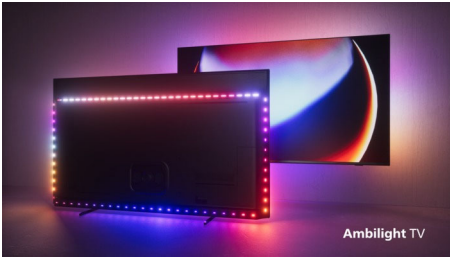

Highlights

4-sided Ambilight

With Ambilight, the incredible experience of watching a Philips MiniLED TV gets even better. LED lights on all four sides of the TV glow and change color in perfect sync with the colors of the on-screen action or your music. It's so warm and immersive, you'll wonder how you enjoyed TV without it.