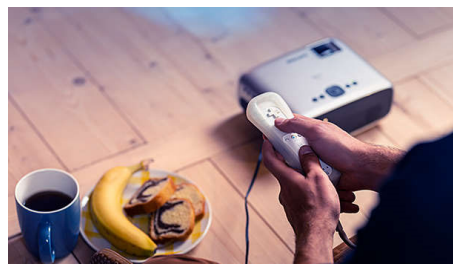

Built-in Media Player

Pop your essentials in your hand with the integrated Media Player: Browse, watch all your videos, listen to your music or share your latest holidays pictures.

Fully Connected

Connect any multimedia devices such as set top boxes, gaming consoles, and streaming devices like Fire Stick or Apple TV with the USB, HDMI or MicroSD ports.

Make It smart!

Access to unlimited content by connecting to any smart gaming console or TV boxes like Fire Stick or Apple TV.

Built-in battery

Get entertainment on the go with the built-in battery providing up to 60mins of power so you can watch movies and share videos without the hassle of wires or cables.

Entertainment on the go

Brint it from room to room or to your friends.

Audio jack

Connect any headphones or external powered speakers with the built-in 3.5 jack.

Specifications

Technology

- Display technology: LCD
- Light source: LED
- Contrast ratio: 800:1
- Resolution: 240 x 320 pixel
- Throw ratio: 1,4:1
- Aspect ratio: 4:3
- Focus adjustment: Manual
- Integrated media player
- LED lifetime: Up to 20.000h
- Projection image size: up to 60" (150cm)
- Projection distance: 80 cm - 200 cm / 24"- 60"
- Resolution supported: 1920 x 1080 pixel