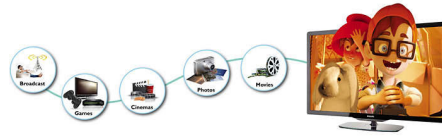

2D to 3D conversion

Watch your entire movie collection in vivid and flawless 3D — even old black-and-white classics. Philips offers real-time high-quality conversion of any 2D content at the push of a button. It ensures that subtitles are shown at a constant depth and that there are no errors such as the background appearing in the foreground