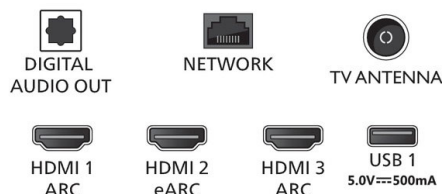

Connections

Side

Down

Issue date 2022-11-27

Version: 6.1.1

12 NC: 8670 001 85746
EAN: 87 18863 03619 8

© 2022 Koninklijke Philips N.V.
All Rights reserved.

Specifications are subject to change without notice.
Trademarks are the property of Koninklijke Philips N.V.
or their respective owners.

www.philips.com

* EPG and actual visibility (up to 8 days) is country and operator dependent.
* Android App offerings vary per country. For more details please visit your local Google Play Store.
* Philips TV Remote app and related functionalities vary per TV model, operator, and country, as well as smart device model and OS. For more details please visit: www.philips.com/TVRemoteapp.
* Amazon Prime is available in selected languages and countries.
* Google Assistant is available on Philips Android TVs running on Android O (8) or higher OS version. Google Assistant is available in selected languages and countries.
* Netflix subscription required. Subject to terms at <https://www.netflix.com>
* Amazon, Alexa and all related logos are trademarks of Amazon.com, Inc. or its affiliates. Amazon Alexa is available in selected languages and countries.
* Disney+ subscription required. Subject to terms at <https://www.disneyplus.com> (c) 2020 Disney and its related entities. Disney+ is available in selected languages and countries.
* Image depicted on the website are non-contractual pictures. Please always refer to the actual TV that are sold in the retail or stores.
* Memory size (Flash) : 32G, the actual available disc space may differ (dependent on e.g. (pre-)installed apps, installed operating system, etc.)