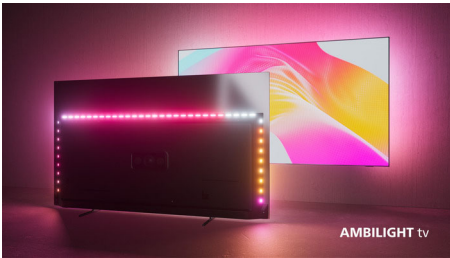

Highlights

TV content

Go beyond traditional TV programming with Google Play Store. Experience endless movies, TV, music, apps and games online. More to love.

Ambilight TV

Ambilight TVs are the only TVs with LED lights behind the screen that react to what you watch, immersing you in a halo of colorful light. It changes everything: your TV seems bigger, and you'll be drawn deeper into your favorite shows, movies, and games.

Ultra-sharp picture

No matter what you watch, this 4K LED Ambilight TV gives you a bright, ultra-sharp picture with vivid colors. The TV is compatible with all major HDR formats-so you'll see more detail, even in dark and bright areas, when you're streaming HDR content.

Compatible with HDR formats

Compatible with all major HDR formats