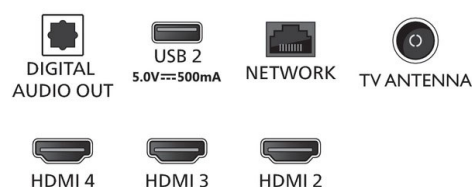

Connections

Side

Down

Issue date 2023-03-30

Version: 3.0.1

12 NC: 8670 001 89177
EAN: 87 18863 03893 2

© 2023 Koninklijke Philips N.V.
All Rights reserved.

Specifications are subject to change without notice.
Trademarks are the property of Koninklijke Philips N.V.
or their respective owners.

www.philips.com

* EPG and actual visibility (up to 8 days) is country and operator dependent.
* Philips TV does not guarantee 100% interoperability with all HDMI CEC devices
* Its functionality is subject to ChromeCast built-in apps and smart devices. For more details, please visit ChromeCast built-in product pages.
* Image depicted on the website are non-contractual pictures. Please always refer to the actual TV that are sold in the retail or stores.
* Amazon Prime is available in selected languages and countries.
* Disney+ subscription required. Subject to terms at <https://www.disneyplus.com> (c) 2020 Disney and its related entities. Disney+ is available in selected languages and countries.
* Netflix subscription required. Subject to terms at <https://www.netflix.com>
* Google TV is the name of this device's software experience and a trademark of Google LLC.
* Google TV is the name of this device's software experience and a trademark of Google LLC. YouTube, Ok Google and other marks are trademarks of Google LLC.
* Smart TV app offerings vary per TV model and country. For more details please visit: www.philips.com/smarttv.
* Due to the transmission limitations of Bluetooth wireless technology, a slight sound delay might occur when you hear audio from your bluetooth headphone or bluetooth speakers. When this occur, you might see the character moving his or her mouth but there is a slight delay in spoken dialog accompany
* Philips TV Remote app and related functionalities vary per TV model, operator, and country, as well as smart device model and OS. For more details please visit: www.philips.com/TVRemoteapp.
* Google Assistant is available on Philips Android TVs running on Android O (8) or higher OS version. GA is available in selected languages and countries. Supported language/countries list is going to be expanded overtime. For latest language and countries support list please contact our consumer care.
* Memory size (Flash) : 16G, the actual available disc space may differ (dependant on e.g. (pre-)installed apps, installed operating system, etc.)