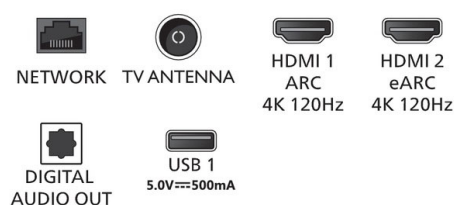

Down

Issue date 2022-10-25

Version: 5.0.1

12 NC: 8670 001 85236
EAN: 87 18863 03593 1

© 2022 Koninklijke Philips N.V.
All Rights reserved.

Specifications are subject to change without notice.
Trademarks are the property of Koninklijke Philips N.V.
or their respective owners.

www.philips.com

* EPG and actual visibility (up to 8 days) is country and operator dependent.

* Android App offerings vary per country. For more details please visit your local Google Play Store.

* Philips TV Remote app and related functionalities vary per TV model, operator, and country, as well as smart device model and OS. For more details please visit: www.philips.com/TVRemoteapp.

* Google Assistant is available on Philips Android TVs running on Android O (8) or higher OS version. Google Assistant is available in selected languages and countries.

* Amazon Prime is available in selected languages and countries.

* Amazon, Alexa and all related logos are trademarks of Amazon.com, Inc. or its affiliates. Amazon Alexa is available in selected languages and countries.

* Netflix subscription required. Subject to terms at <https://www.netflix.com>

* Disney+ subscription required. Subject to terms at <https://www.disneyplus.com> (c) 2020 Disney and its related entities.

* Disney+ is available in selected languages and countries.

* Image depicted on the website are non-contractual pictures. Please always refer to the actual TV that are sold in the retail or stores.