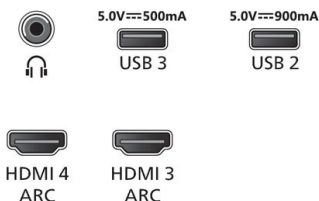

Connections

Side