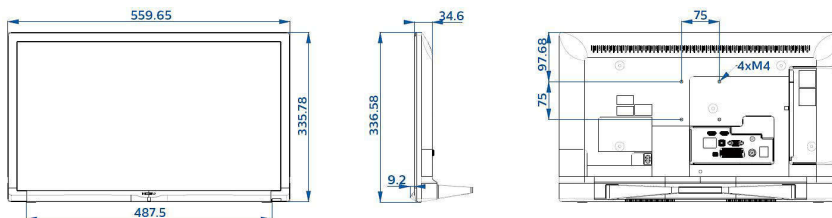

Specifications

Picture/Display

- Diagonal screen size (inch): 24 inch
- Diagonal screen size (metric): 60 cm
- Display: LED HD TV, E-LED
- Panel resolution: 1366 x 768p
- Brightness: 250 cd/m²
- Viewing angle: 178° (H) / 178° (V)

Design

- Colour: Black
- Features: Translucent backcover

Dimensions

- Set Width: 560 mm
- Set Height: 336 mm
- Set Depth: 35/45 mm
- Product weight: 3.1 kg
- Set width (with stand): 560 mm
- Set height (with stand): 336 mm
- Set depth (with stand): 124 mm
- Product weight (+stand): 3.2 kg
- Wall mount compatible: M4, 75 x 75 mm