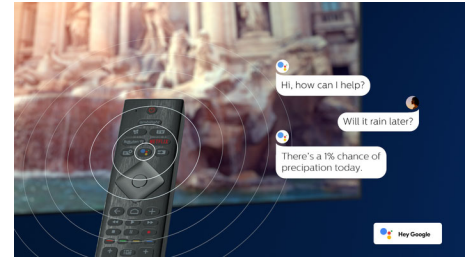

Voice assistant

Control your Philips Android TV with your voice. Want to play a game, watch Netflix, or find content and apps in the Google Play store? Just tell your TV. You can even command all Google Assistant-compatible smart home devices, like dimming the lights and setting the thermostat on movie night. Without leaving the sofa. The days of searching for the TV remote are over. Now you can use your voice to control your Philips smart TV via Alexa-enabled devices, like Amazon Echo. Turn your TV on, change the channel, switch to your gaming console and more with Alexa.