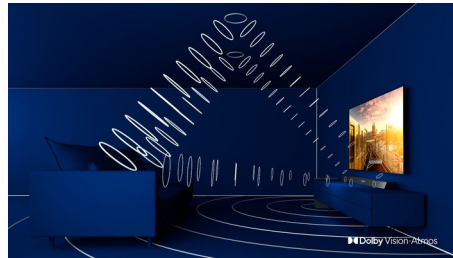

Dolby Vision and Dolby Atmos

Support for Dolby's premium sound and video formats means the HDR content you watch will look-and sound-gloriously real. Whether it's the latest streaming series or a Blu-Ray disc set, you'll enjoy contrast, brightness, and color that reflect the director's original intentions. And hear spacious sound with clarity, detail, and depth.

Design

Muirhead leather-backed remote control with backlit keys.