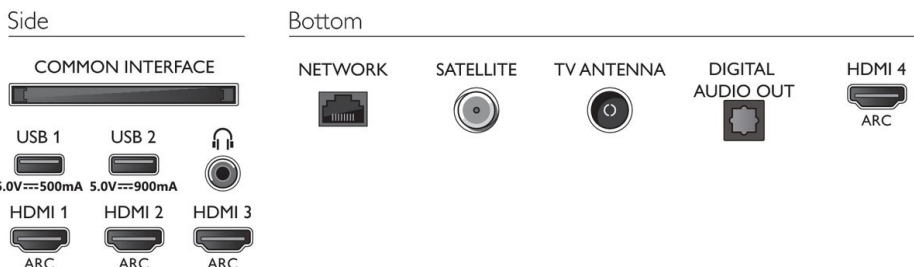

Power

- Mains power: AC 220 - 240 V 50/60Hz
- Standby power consumption: <0.3W
- Off mode power consumption: N/A
- Ambient temperature: 5 °C to 35 °C
- Power Saving Features: Auto switch-off timer, Light sensor, Picture mute (for radio), Eco mode

EU Energy card

- EPREL registration numbers: 421959
- Diagonal screen size (inch): 65
- Diagonal screen size (metric): 164

- Energy class for SDR: G
- On mode power demand for SDR: 137 Kwh/1000h
- Energy class for HDR: F
- On mode power demand for HDR: 96 Kwh/1000h
- Networked standby mode: <2.0 W
- Off mode power consumption: n.a.
- Panel technology used: OLED

Sound

- Audio: Output power : 50 Watt (RMS), 2.1 Channel
- Codec: AC-4, Dolby Atmos, Dolby Digital MS12 V2.3, DTS-HD(M6)
- Speaker configuration: 10Wx2 mid-high speaker, 30W sub-woofer
- Sound Enhancement: 5 Band Equalizer, A.I. Sound, Clear Dialogue, Dolby Atmos, Dolby Bass Enhancement, Dolby Volume Leveler, Night mode, Auto Volume Leveler, Bass Enhancement

Dimensions

- Box dimensions (W x H x D): 1660.0 x 1002.0 x 174 mm
- Set dimensions (W x H x D): 1448.7 x 829.5 x 58.0 mm
- Set dimensions with stand (W x H x D): 1448.7 x 897.0 x 280.0 mm
- Product weight: 27.9 kg
- Product weight (+stand): 28.4 kg
- Weight incl. Packaging: 36.6 kg
- Stand dimensions (W x D): 792.0 x 280.0 mm
- Adjustable stand height (Max.): 67.8 mm
- Adjustable stand height (Min.): 16.8 mm
- Wall mount compatible: 300 x 300 mm

Connections

Issue date 2022-10-25

Version: 16.4.1

12 NC: 8670 001 65515
EAN: 87 18863 02280 1

© 2022 Koninklijke Philips N.V.
All Rights reserved.

Specifications are subject to change without notice.
Trademarks are the property of Koninklijke Philips N.V.
or their respective owners.

www.philips.com

* Memory size (Flash) : 16GB, the actual available disc space may differ (dependant on e.g. (pre-)installed apps, installed operating system, etc.)

* EPG and actual visibility (up to 8 days) is country and operator dependent.

* Android App offerings vary per country. For more details please visit your local Google Play Store.

* The TV supports DVB reception for 'Free to air' broadcast. Specific DVB operators may not be supported. An up to date list can be found in the FAQ section of the Philips support website. For some operators Conditional Access and subscription are required. Contact your operator for more information.

* Philips TV Remote app and related functionalities vary per TV model, operator, and country, as well as smart device model and OS. For more details please visit: www.philips.com/TVRemoteapp.

* Smart TV app offerings vary per TV model and country. For more details please visit: www.philips.com/smarttv.

* USB recording for digital channels only, recordings may be limited by broadcast copy protection (CI+). Country and channel restrictions may apply.

* This television contains lead only in certain parts or components where no technology alternatives exist in accordance with existing exemption clauses under the RoHS Directive.