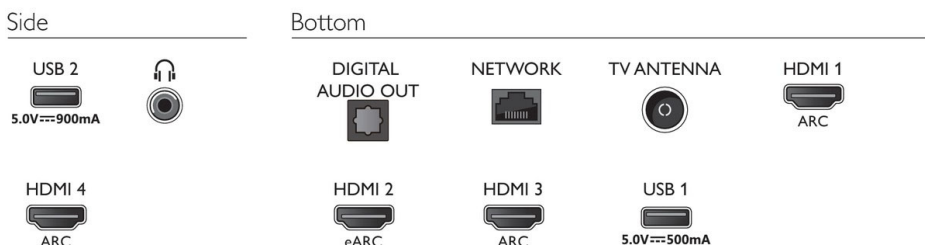

Dimensions

- Wall mount compatible: 300 x 300 mm
- Box dimensions (W x H x D): 1757.0 x 1025.0 x 174.0 mm
- Product weight: 27.1 kg
- Product weight (+stand): 28.4 kg
- Set dimensions (W x H x D): 1572 x 876.3 x 85.1 mm
- Set dimensions with stand (W x H x D): 572 x 948 x 360.6 mm
- Weight incl. Packaging: 35.7 kg

Accessories

- Included accessories: Remote Control, Quick start guide, Legal and safety brochure, Power cord, Table top stand, 2 x AAA Batteries

Connections

Issue date 2022-10-25

Version: 5.0.1

12 NC: 8670 001 80474
EAN: 87 18863 03215 2