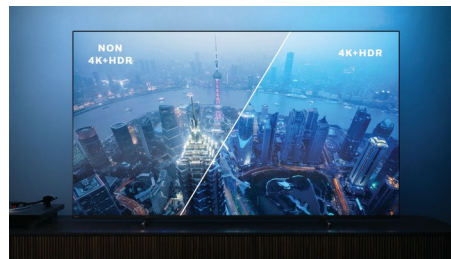

Vibrant HDR picture

Your Philips 4K UHD TV is compatible with all major HDR formats, including Dolby Vision. Whether it's a must-watch series or the latest video game, shadows will be deeper. Bright surfaces will shine. Colors will be truer.