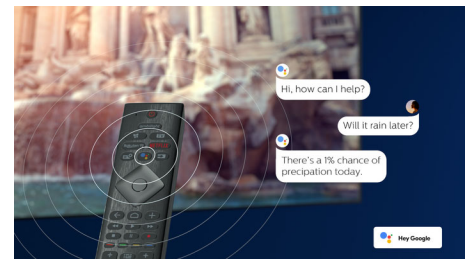

AI voice control

Push a button on the remote to talk to the Google Assistant. Control the TV or Google Assistant-compatible smart home devices with your voice. Or ask Alexa to control the TV via Alexa-enabled devices.