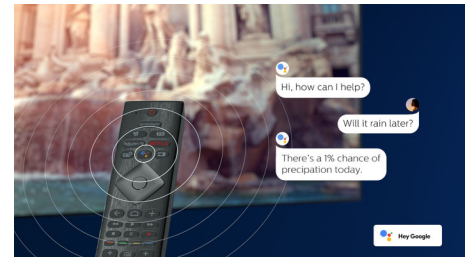

## HDMI 2.1 VRR and low latency

Your Philips TV boasts the latest HDMI 2.1 connectivity and automatically switches to an ultra-low-latency setting when you start playing a game on your console. VRR and Freesync are supported for smooth fast-action gameplay. Ambilight's gaming mode brings the thrill right into the room.

## AI voice control

Push a button on the remote to talk to the Google Assistant. Control the TV or Google Assistant-compatible smart home devices with your voice. Or ask Alexa to control the TV via Alexa-enabled devices.