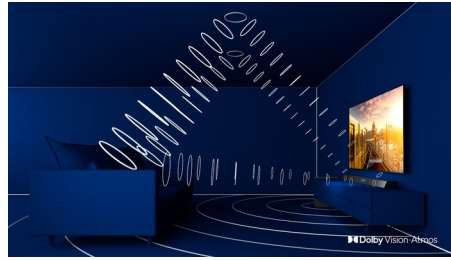

Dolby Vision + Dolby Atmos

Support for Dolby's premium sound and video formats means the HDR content you watch will look-and sound-glorious. You'll enjoy a picture that reflects the director's original intentions and experience spacious sound with real clarity and depth.