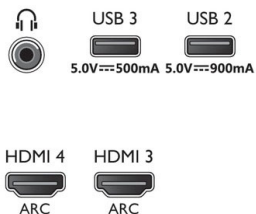

Connections

Side