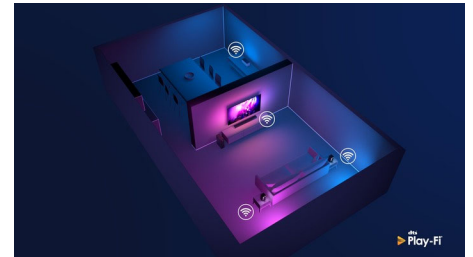

DTS Play-Fi compatible

With DTS Play-Fi on your Philips TV you can connect to compatible speakers in any room. Got wireless speakers in the kitchen? Listen to the movie while you make a snack or keep up with the sports commentary while you get everyone drinks.