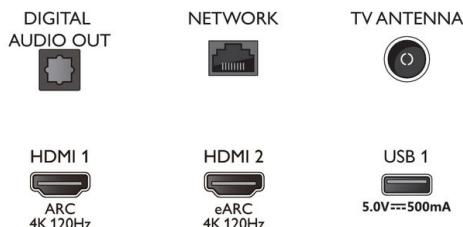

Bottom

Issue date 2022-11-30

Version: 5.0.1

12 NC: 8670 001 80477
EAN: 87 18863 03218 3

© 2022 Koninklijke Philips N.V.
All Rights reserved.

Specifications are subject to change without notice. Trademarks are the property of Koninklijke Philips N.V. or their respective owners.

www.philips.com

- EPG and actual visibility (up to 8 days) is country and operator dependent.
- Android App offerings vary per country. For more details please visit your local Google Play Store.
- Energy consumption in kWh per year, based on the power consumption of the television operating 4 hours per day for 365 days. The actual energy consumption will depend on how the television is used.
- The TV supports DVB reception for 'Free to air' broadcast. Specific DVB operators may not be supported. An up to date list can be found in the FAQ section of the Philips support website. For some operators Conditional Access and subscription are required. Contact your operator for more information.
- Philips TV Remote app and related functionalities vary per TV model, operator, and country, as well as smart device model and OS. For more details please visit: www.philips.com/TVRemoteapp.
- Smart TV app offerings vary per TV model and country. For more details please visit: www.philips.com/smarttv.
- USB recording for digital channels only, recordings may be limited by broadcast copy protection (C+). Country and channel restrictions may apply.
- Amazon, Alexa and all related logos are trademarks of Amazon.com, Inc. or its affiliates. Amazon Alexa is available in selected languages and countries.
- Amazon Prime is available in selected languages and countries.
- Disney+ subscription required. Subject to terms at <https://www.disneyplus.com> (c) 2020 Disney and its related entities. Disney+ is available in selected languages and countries.
- Google Assistant is available on Philips Android TVs running on Android O (8) or higher OS version. Google Assistant is available in selected languages and countries.
- Netflix subscription required. Subject to terms at <https://www.netflix.com>
- Rakuten TV is available in selected languages and countries.
- Cloud Gaming offering depends on game providers.
- Image depicted on the website are non-contractual pictures. Please always refer to the actual TV that are sold in the retail or stores.
- Memory size (Flash) : 32G, the actual available disc space may differ (dependent on e.g. (pre-)installed apps, installed operating system, etc.)