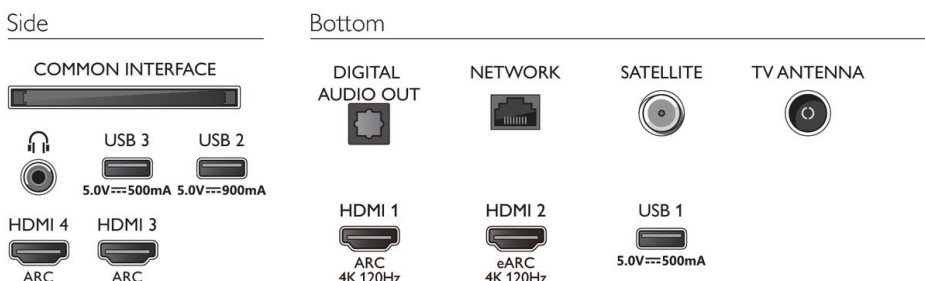

EU Energy card

- EPREL registration numbers: 667060
- Diagonal screen size (inch): 48
- Diagonal screen size (metric): 121
- Energy class for SDR: G
- On mode power demand for SDR: 88 Kwh/1000h
- Energy class for HDR: G
- On mode power demand for HDR: 84 Kwh/1000h
- Networked standby mode: <2.0 W
- Off mode power consumption: n.a.
- Panel technology used: OLED

Sound

- Audio: Output power : 50 Watt (RMS), 2.1 Channel
- Codec: AC-4, Dolby Atmos, DTS-HD(M6), Dolby Digital MS12 V2.5
- Speaker configuration: 10Wx2 mid-high speaker, 30W sub-woofer
- Sound Enhancement: A.I. Sound, Clear Dialogue, Dolby Atmos, Dolby Bass Enhancement, Dolby

Volume Leveler, Night mode, A.I. EQ, DTS Play-Fi, Mimi Sound Personalization

Dimensions

- Box dimensions (W x H x D): 1214.0 x 770.0 x 150.0 mm
- Product weight: 13.8 kg
- Product weight (+stand): 14.2 kg
- Set dimensions (W x H x D): 1068.5 x 615.4 x 68.0 mm
- Set dimensions with stand (W x H x D): 1068.5 x 629.0 x 280.0 mm
- Stand dimensions (W x H x D): 779.0 x 15.0 x 280.0 mm
- Weight incl. Packaging: 17.4 kg
- Wall mount compatible: 300 x 300 mm

Accessories

- Included Accessories: Legal and safety brochure, Power cord, Quick start guide (x1), Remote Control, Table top stand
- Included batteries: 2 x AAA Batteries

Design

- Colors of TV: Gun metal gray frame
- Stand design: Metal dual tone finish sticks

Connections

Issue date 2022-10-25

Version: 9.4.1

12 NC: 8670 001 75021
EAN: 87 18863 02903 9

© 2022 Koninklijke Philips N.V.
All Rights reserved.

Specifications are subject to change without notice.
Trademarks are the property of Koninklijke Philips N.V.
or their respective owners.

www.philips.com

- Philips OLED TV panels have been certified as flicker-free and discomfort glare free by UL.
- Memory size (Flash) : 16G, the actual available disc space may differ (dependant on e.g. (pre-)installed apps, installed operating system, etc.)
- EPG and actual visibility (up to 8 days) is country and operator dependent.
- Android App offerings vary per country. For more details please visit your local Google Play Store.
- The TV supports DVB reception for 'Free to air' broadcast. Specific DVB operators may not be supported. An up to date list can be found in the FAQ section of the Philips support website. For some operators Conditional Access and subscription are required. Contact your operator for more information.
- Philips TV Remote app and related functionalities vary per TV model, operator, and country, as well as smart device model and OS. For more details please visit: www.philips.com/TVRemoteapp.
- USB recording for digital channels only, recordings may be limited by broadcast copy protection (CI+). Country and channel restrictions may apply.
- This television contains lead only in certain parts or components where no technology alternatives exist in accordance with existing exemption clauses under the RoHS Directive.
- Amazon, Alexa and all related logos are trademarks of Amazon.com, Inc. or its affiliates. Amazon Alexa is available in selected languages and countries.
- Amazon Prime is available in selected languages and countries.
- Disney+ subscription required. Subject to terms at <https://www.disneyplus.com> (c) 2020 Disney and its related entities. Disney+ is available in selected languages and countries.
- Google Assistant is available on Philips Android TVs running on Android O (8) or higher OS version. Google Assistant is available in selected languages and countries.
- Netflix subscription required. Subject to terms at <https://www.netflix.com>
- Rakuten TV is available in selected languages and countries.