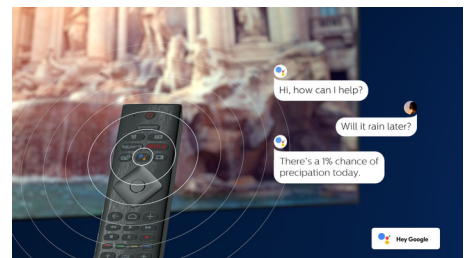

## HDMI 2.1 VRR and low latency

Your Philips TV boasts the latest HDMI 2.1 connectivity and automatically switches to an ultra-low-latency setting when you start playing a game on your console. VRR and Freesync are supported for smooth fast-action gameplay. Ambilight's gaming mode brings the thrill right into the room.

## AI voice control

Push a button on the remote to talk to the Google Assistant. Control the TV or Google Assistant-compatible smart home devices with your voice. Or ask Alexa to control the TV via Alexa-enabled devices.