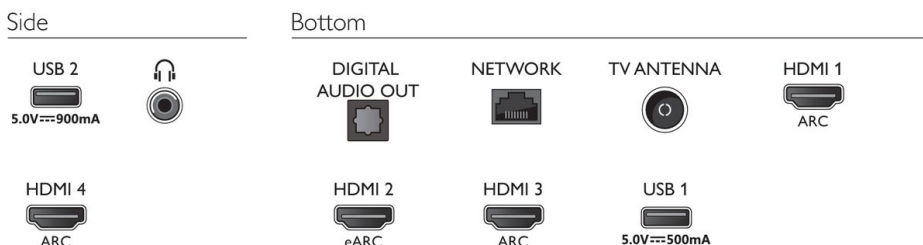

Dimensions

- Wall mount compatible: 300 x 300 mm
- Box dimensions (W x H x D): 1240.0 x 785.0 x 160.0 mm
- Product weight: 13 kg
- Product weight (+stand): 16.0 kg
- Set dimensions (W x H x D): 1116 x 645 x 81 mm
- Set dimensions with stand (W x H x D): 1116 x 715 x 256.2 mm
- Weight incl. Packaging: 9.7 kg

Accessories

- Included accessories: Remote Control, Quick start guide, Legal and safety brochure, Power cord, Table top stand, 2 x AAA Batteries

Connections

Issue date 2022-10-25

Version: 6.0.1

12 NC: 8670 001 80471
EAN: 87 18863 03212 1