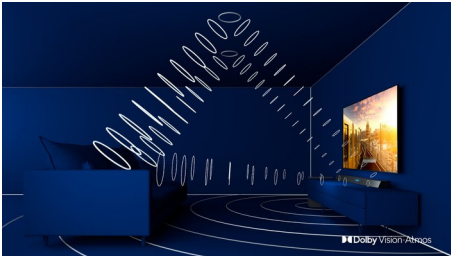

3-sided Ambilight TV Major HDR formats supported, P5 Perfect Picture Engine, 126 cm (50") Android TV

50PUT8516/56

Highlights

3-sided Ambilight

With Philips Ambilight every moment feels closer. Intelligent LEDs around the edge of the TV respond to the on-screen action and emit an immersive glow that's simply captivating. Experience it once and wonder how you enjoyed TV without it.

Dolby Vision + Dolby Atmos

Support for Dolby's premium sound and video formats means the HDR content you watch will look-and sound-glorious. You'll enjoy a picture that reflects the director's original intentions and experience spacious sound with real clarity and depth.