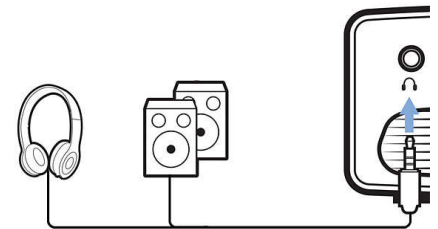

Project images up to 65"

Entertainment in every room, project anything up to 65" (165cm) diagonal.

True HD 720p resolution

True HD 720p resolution projection delivering clear text and sharp image quality.

Built-in Media Player

Pop your essentials in your hand with the integrated Media Player: Browse, watch all your videos, listen to your music or share your latest holidays pictures.

Fully Connected

Connect any multimedia devices such as set top boxes, PC, MAC, gaming consoles, and streaming devices like Fire Stick or Apple TV with the USB, HDMI or MicroSD ports.

Audio jack

Connect any headphones or external powered speakers with the built-in 3.5 jack.

Stereo speakers

Integrated stereo speakers with equalization and surround sound.

Specifications

Technology

- Display technology: LCD
- Light source: LED
- Contrast ratio: 3000:1
- Resolution: 1280 x 720 pixel
- Throw ratio: 1,4:1
- Aspect ratio: 16:9
- Focus adjustment: Manual
- Integrated media player
- Keystone correction: Digital
- LED lifetime: Up to 30.000h
- Projection distance: 80 cm - 200 cm / 24"- 60"
- Resolution supported: 1920 x 1080 pixel
- Recommended usage: 65" max in dark room