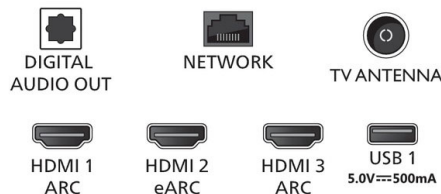

Connections

Side

Down

Issue date 2022-11-27

Version: 7.1.1

12 NC: 8670 001 85749
EAN: 87 18863 03622 8

© 2022 Koninklijke Philips N.V.
All Rights reserved.

Specifications are subject to change without notice.
Trademarks are the property of Koninklijke Philips N.V. or their respective owners.

www.philips.com

- EPG and actual visibility (up to 8 days) is country and operator dependent.
- Android App offerings vary per country. For more details please visit your local Google Play Store.
- Philips TV Remote app and related functionalities vary per TV model, operator, and country, as well as smart device model and OS. For more details please visit: www.philips.com/TVRemoteapp.
- Amazon Prime is available in selected languages and countries.
- Google Assistant is available on Philips Android TVs running on Android O (8) or higher OS version. Google Assistant is available in selected languages and countries.
- Netflix subscription required. Subject to terms at <https://www.netflix.com>
- Amazon, Alexa and all related logos are trademarks of Amazon.com, Inc. or its affiliates. Amazon Alexa is available in selected languages and countries.
- Disney+ subscription required. Subject to terms at <https://www.disneyplus.com> (c) 2020 Disney and its related entities. Disney+ is available in selected languages and countries.
- Image depicted on the website are non-contractual pictures. Please always refer to the actual TV that are sold in the retail or stores.
- Memory size (Flash) : 32G, the actual available disc space may differ (dependent on e.g. (pre-)installed apps, installed operating system, etc.)