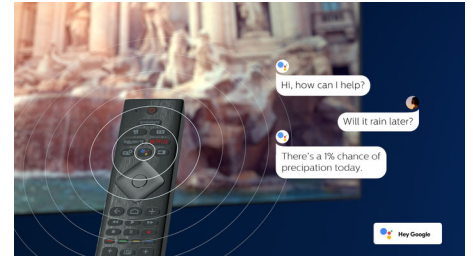

4K UHD HDR

Your Philips 4K UHD TV is compatible with all major HDR formats, including HDR10+ and

50PUS8505/12

Dolby Vision. Whether it's a must-watch series or the latest video game, shadows will be deeper. Bright surfaces will shine. Colors will be truer.

Voice assistant

Control your Philips Android TV with your voice. Want to play a game, watch Netflix, or find content and apps in the Google Play store? Just tell your TV. You can even command all Google Assistant-compatible smart home devices, like dimming the lights and setting the thermostat on movie night. Without leaving the sofa. The days of searching for the TV remote are over. Now you can use your voice to control your Philips smart TV via Alexa-enabled devices, like Amazon Echo. Turn your TV on, change the channel, switch to your gaming console and more with Alexa.