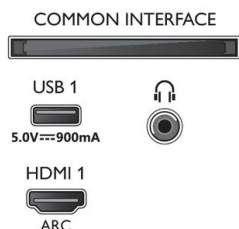

Connections

Side