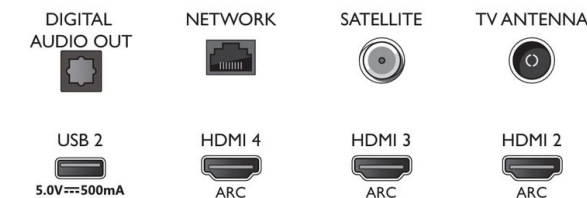

Sound

- Output power (RMS): 20W
- Sound Enhancement: Dolby Atmos, Clear Dialogue, A.I. Sound, 5 Band Equalizer, Auto Volume Leveler, Bass Enhancement, Night mode
- Speaker configuration: 2x10W full range speaker

Dimensions

- Box dimensions (W x H x D): 1240.0 x 785.0 x 160.0 mm
- Set dimensions (W x H x D): 1119.8 x 650.0 x 77.7 mm
- Set dimensions with stand (W x H x D): 1119.8 x 720.2 x 253.6 mm
- Stand dimensions (W x H x D): 750.0 x 70.2 x 253.6 mm
- Product weight: 13.9 kg
- Product weight (+stand): 16.9 kg
- Weight incl. Packaging: 20.3 kg
- Wall mount compatible: 300 x 200 mm

Connections

Side

Bottom

Issue date 2022-10-25

Version: 12.2.1

12 NC: 8670 001 65538
EAN: 87 18863 02296 2

© 2022 Koninklijke Philips N.V.
All Rights reserved.

Specifications are subject to change without notice.
Trademarks are the property of Koninklijke Philips N.V.
or their respective owners.