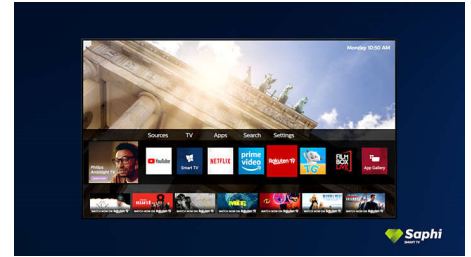

SAPHI

SAPHI is a fast, intuitive operating system that makes your Philips Smart TV a real pleasure to use. Enjoy great picture quality and one-button access to a clear icon-based menu. Operate your TV with ease, and quickly navigate to popular Philips Smart TV apps including YouTube, Netflix, and more.