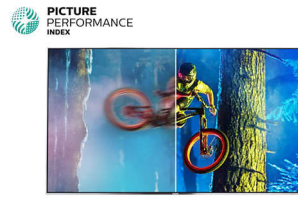

Picture Performance Index

Picture Performance Index combines Philips display technology and advanced picture-processing engines to improve the elements of perception: sharpness, motion, contrast and colour. Whatever the source, you'll always enjoy razor-sharp pictures with incredible detail and depth, the deepest blacks, the brightest whites and the most vivid, brilliant colours, as well as natural, lifelike skin tones every time.