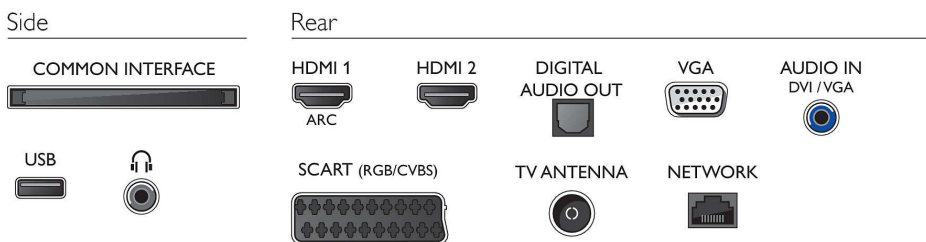

Sound

Connectivity

- Number of HDMI connections: 2
- EasyLink (HDMI-CEC): Remote control pass-through, System audio control, System standby, One touch play
- Number of scarts (RGB/CVBS): 1
- Number of USBs: 1
- Other connections: Common Interface Plus (CI+), Digital audio out (optical), Headphone out, Antenna IEC75, Audio in (DVI), Service connector

Power

- Mains power: AC 220 - 240 V 50/60 Hz
- Ambient temperature: 5°C to 35°C
- Standby power consumption: ≤ 0.3 W
- Energy Label Class: A
- EU Energy Label power: 21 W
- Power Saving Features: Auto switch-off timer, Eco mode, Picture mute (for radio)
- Off mode power consumption: ≤ 0.3
- Annual energy consumption: 31 kWh
- Presence of lead: Yes*
- Mercury content: 0 mg

Accessories

- Included accessories: Remote Control, 2 x AAA Batteries, Tabletop stand, Power cord, Quick start guide, Legal and safety brochure, Warranty Leaflet

Dimensions

- Set Width: 512.3 mm
- Set Height: 308 mm
- Set Depth: 45.7 mm
- Product weight: 2.56 kg
- Set width (with stand): 512.3 mm
- Set height (with stand): 315.9 mm
- Set depth (with stand): 112 mm
- Product weight (+stand): 2.59 kg
- Box width: 600 mm
- Box height: 390 mm
- Box depth: 100 mm
- Weight incl. Packaging: 3.8 kg
- Compatible wall mount: 75 x 75 mm
- Wall-mount compatible: 75 x 75 mm
- TV stand width distance: 494.9 mm

Connections

Issue date 2023-10-23

Version: 6.5.2

EAN: 87 18863 01015 0

© 2023 Koninklijke Philips N.V.
All Rights reserved.

Specifications are subject to change without notice.
Trademarks are the property of Koninklijke Philips N.V.
or their respective owners.

www.philips.com

* EPG and actual visibility (up to 8 days) is country- and operator-dependent.

* Energy consumption in kWh per year based on the power consumption of the television operating 4 hours per day for 365 days. The actual energy consumption will depend on how the television is used.

* The TV supports DVB reception for 'Free to air' broadcast. Specific DVB operators may not be supported. An up to date list can be found in the FAQ section of the Philips support website. For some operators Conditional Access and subscription are required. Contact your operator for more information.

* (Philips) only compatible with specific Philips player device.