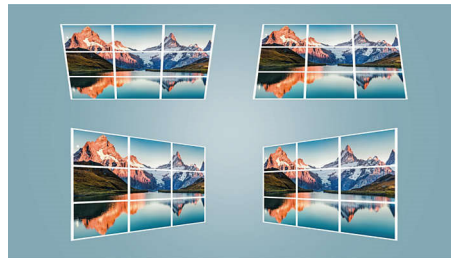

Extended image correction

Position the product where you prefer! Keystone correction and digital zoom technology will enable you to fine-tune the image to your exact need and place the projector at almost any distance. With the noise reduction technology, adjust your image for lifelike videos or cinema motion pictures