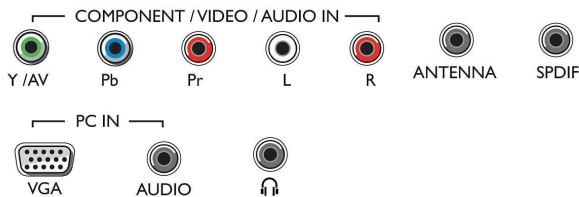

User Interaction

- Ease of Use: One-stop Home button
- Firmware upgradeable: Firmware upgradeable via USB
- Screen Format Adjustments: Autozoom, Superzoom, Movie expand 16:9, Unscaled, 4:3, 16:9
- Signal strength indication

Sound

- Output power (RMS): 16W
- Sound Enhancement: Incredible Surround, Clear

Sound, Auto Volume Leveler, Bass Control, Smart Sound

Connectivity

- Number of HDMI connections: 3
- Number of component in (YPbPr): 1
- EasyLink (HDMI-CEC): One touch play, Device Auto Power OFF, INlink Control, TV Auto Power On
- Number of USBs: 1
- Other connections: Digital audio out (coaxial), Audio in (VGA/DVI), Headphone out, PC-In VGA, Antenna IEC/IFC (ATV)

Power

- Mains power: AC 110 - 240V 50/60 Hz
- Ambient temperature: 5 °C to 35 °C
- Standby power consumption: < 0.5 W
- Power Saving Features: Auto switch-off timer, Eco mode, Picture mute (for radio)
- Off mode power consumption: < 0.5

Accessories

- Included accessories: Remote Control, Table top stand, Power cord, Quick start guide, Legal and safety brochure, Warranty Leaflet

Dimensions

- Set Width: 918 mm
- Set Height: 531 mm
- Set Depth: 77 mm
- Product weight: 8.8 kg
- Set width (with stand): 918 mm
- Set height (with stand): 570 mm
- Set depth (with stand): 257 mm
- Product weight (+stand): 9.1 kg
- Box width: 1050 mm
- Box height: 695 mm
- Box depth: 131 mm
- Weight incl. Packaging: 11.2 kg
- Wall mount compatible: 200 x 200 mm

Connections

Side

Rear

Issue date 2023-10-23

Version: 3.0.1

EAN: 87 18863 00471 5

© 2023 Koninklijke Philips N.V.
All Rights reserved.

Specifications are subject to change without notice.
Trademarks are the property of Koninklijke Philips N.V.
or their respective owners.

www.philips.com

* Energy consumption in kWh per year, based on the power consumption of the television operating 4 hours per day for 365 days. The actual energy consumption will depend on how the television is used.

* (Philips) only compatible with specific Philips player device.