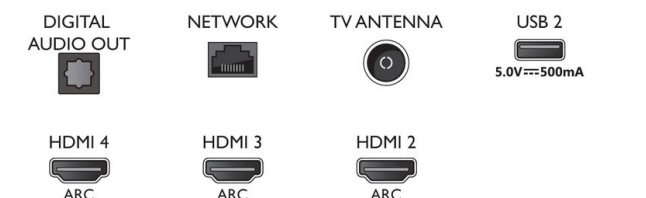

Power

- Mains power: AC 220 V~ 50/60Hz
- Ambient temperature: 5 °C to 35 °C
- Power Saving Features: Auto switch-off timer, Light sensor, Picture mute (for radio)

Sound

- Output power (RMS): 50W
- Sound Enhancement: Clear Sound, Smart Sound, Auto Volume Leveler, Dolby Atmos
- Speaker configuration: 10Wx2+15W x2 Woofer

Dimensions

- Box dimensions (W x H x D): 2101 x 1305 x 491 mm
- Set dimensions (W x H x D): 1929 x 1107.8 x 96 mm
- Set dimensions with stand (W x H x D): 1929 x 1170 x 372 mm
- Product weight: 49 kg
- Product weight (+stand): 50.8 kg
- Weight incl. Packaging: 68.6 kg
- VESA wall mount compatible: 600 x 400 mm

Accessories

- Included accessories: Quick start guide, Legal and safety brochure, Power cord, Table top stand, Remote Control
- Included batteries: 2 x AAA Batteries

Android TV

- Memory size(Flash): 16GB*
- OS: Android TV™ 9 (Pie)
- Pre-installed apps: Google Play Movies*, Google Play Music*, Google Search, YouTube, Netflix, Amazon Prime Video

Ambilight

- Ambilight Version: 3-sided
- Ambilight Features: Ambilight Music, AmbiSleep, AmbiWakeup, Built in Ambilight+hue, Game Mode, Lounge mode, Wall colour adaptive

Smart TV Features

- Voice assistant*: Google Assistant built-in, RC with Mic., Works with Alexa

Smart TV

- SmartTV apps*: Netflix, YouTube

Connections

Side

Bottom

Issue date 2021-07-14

Version: 7.0.1

12 NC: 8670 001 74064
EAN: 87 18863 02784 4

© 2021 Koninklijke Philips N.V.
All Rights reserved.

Specifications are subject to change without notice.
Trademarks are the property of Koninklijke Philips N.V.
or their respective owners.

www.philips.com

* EPG and actual visibility (up to 8 days) is country and operator dependent.
* Android App offerings vary per country. For more details please visit your local Google Play Store.
* The TV supports DVB reception for 'Free to air' broadcast. Specific DVB operators may not be supported. An up to date list can be found in the FAQ section of the Philips support website. For some operators Conditional Access and subscription are required. Contact your operator for more information.
* Philips TV Remote app and related functionalities vary per TV model, operator, and country, as well as smart device model and OS. For more details please visit: www.philips.com/TVRemoteapp.
* Smart TV app offerings vary per TV model and country. For more details please visit: www.philips.com/smarttv.
* Please note that your Amazon Apps may not always be available in your country. (Currently Amazon apps works only in UK, Germany, Austria)
* Its functionality is subject to ChromeCast built-in apps and smart devices. For more details, please visit ChromeCast built-in product pages.
* Image depicted on the website are non-contractual pictures. Please always refer to the actual TV that are sold in the retail or stores.