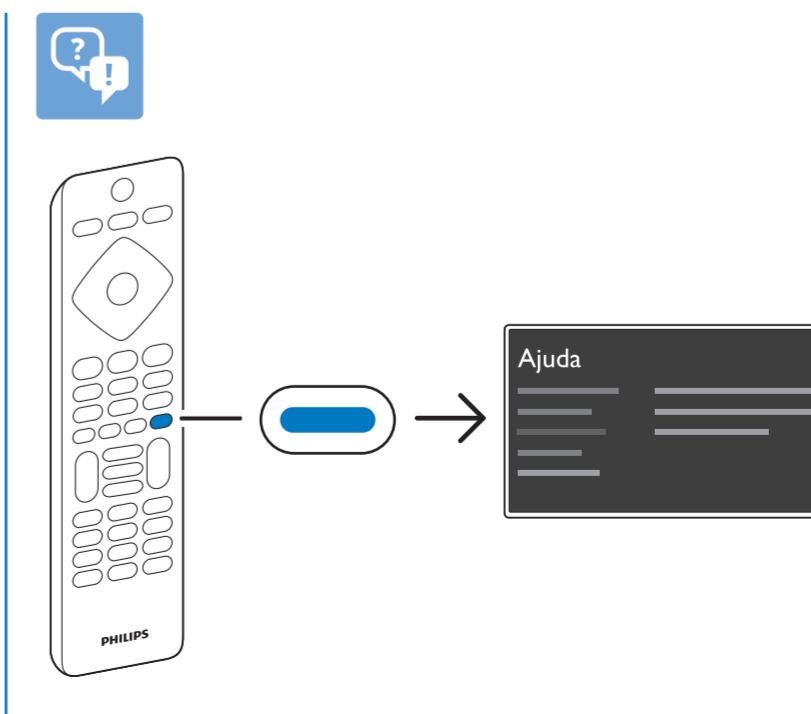

English Read the safety instructions.
Português Leia as instruções de segurança.

PRODUZIDO NO
POLO INDUSTRIAL
DE MANAUS
CONHEÇA A AMAZÔNIA
IMPRESSO NA CHINA

Registre seu produto e obtenha suporte em
www.philips.com/TVsupport