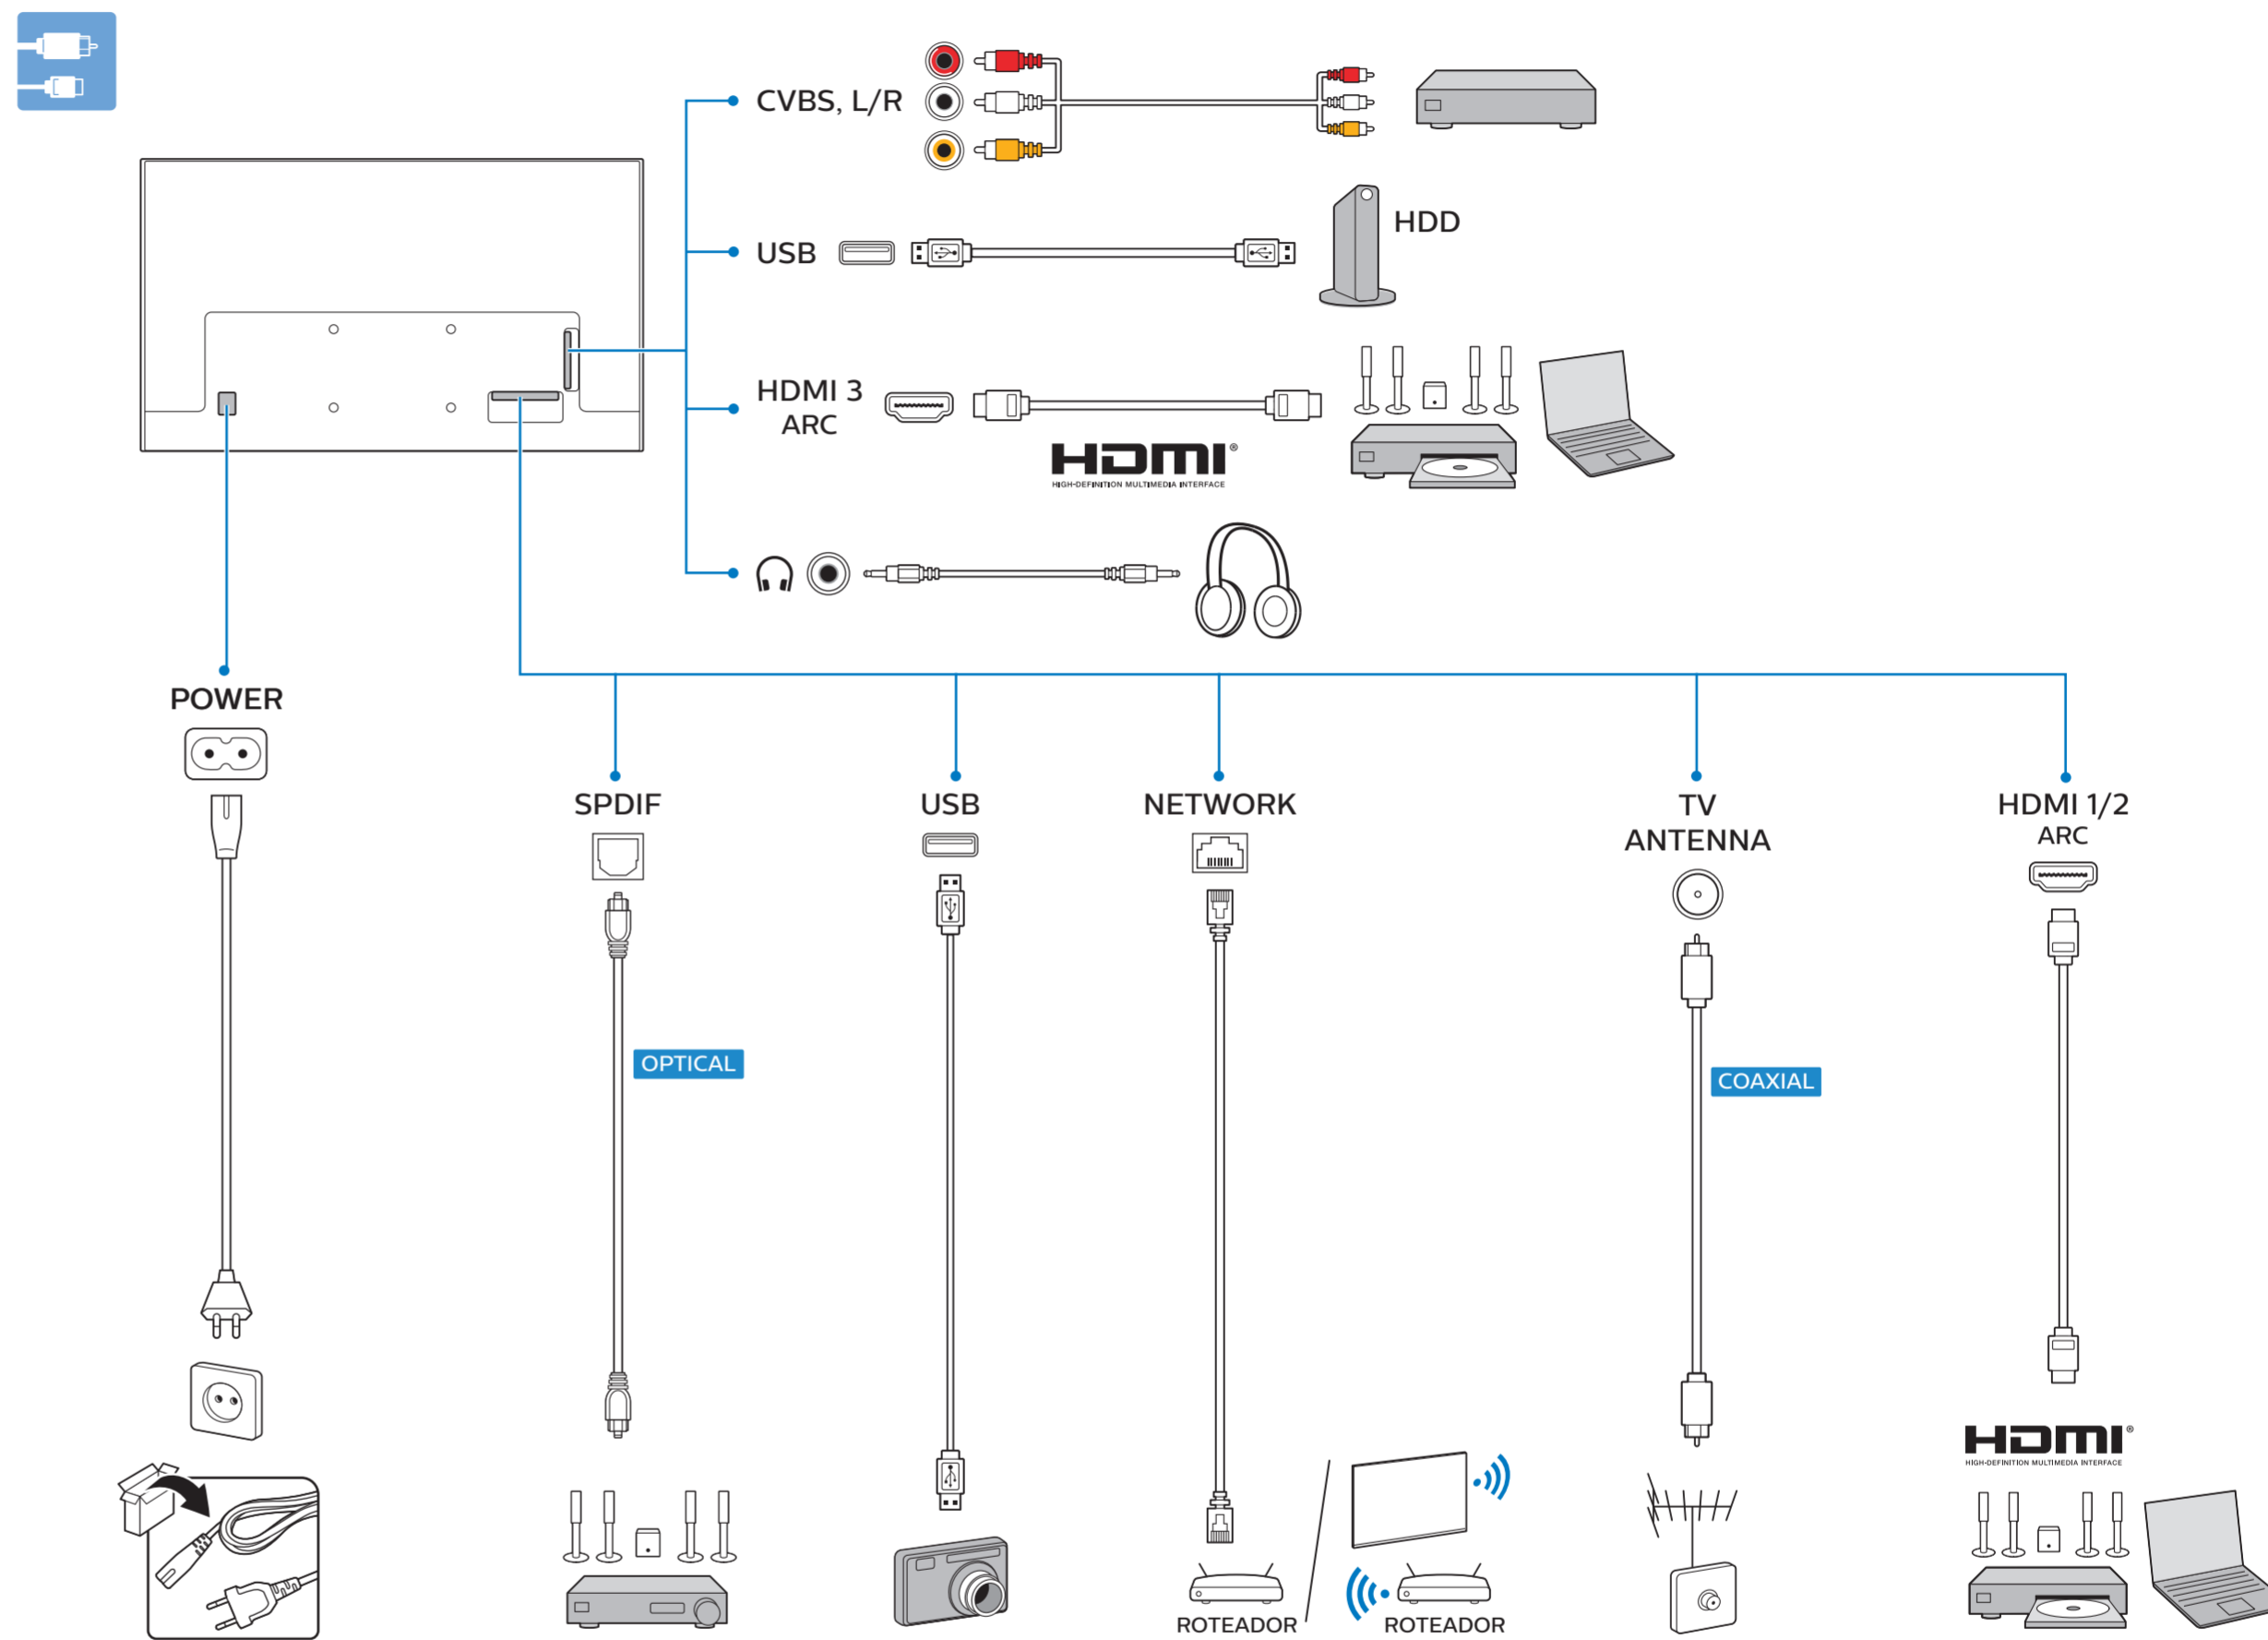

English Read the safety instructions.
Português Leia as instruções de segurança.

PRODUZIDO NO
POLO INDUSTRIAL
DE MANAUS
CONHEÇA A AMAZÔNIA
IMPRESSO NA CHINA

Registre seu produto e obtenha suporte em
www.philips.com/TVsupport