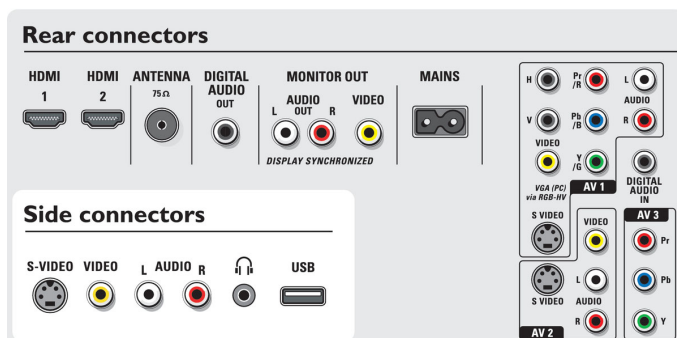

Multimedia Applications

- Multimedia connections: USB (streaming video capable)
- Playback Formats: MP3, Slideshow files (.alb), JPEG Still pictures, MPEG2

Tuner/Reception/Transmission

- Aerial Input: 75 ohm coaxial (IEC75)
- TV system: PAL B/G, PAL D/K
- Video Playback: NTSC, SECAM, PAL
- Tuner bands: Hyperband, S-Channel, UHF, VHF

Connectivity

- AV 1: (1, 2, 3Fh autoranging), Audio L/R in, Component Video in, RGB+H/V, S-Video, YPbPr
- AV 2: Audio L/R in, CVBS, S-Video
- AV 3: S/PDIF digital coaxial, YPbPr
- Ext 4: HDMI
- Ext 5: HDMI
- Front / Side connections: Audio L/R in, CVBS in, Headphone Out, S-video in, USB
- Other connections: Monitor out, CVBS, L/R (cinch), S/PDIF in (coaxial), S/PDIF out (coaxial)

Power

- Ambient temperature: 5 °C to 40 °C
- Mains power: AC 110 - 240 V +/- 10%
- Power consumption: 305 W
- Standby power consumption: 0.8 W

Dimensions

- Set dimensions (W x H x D):

- 1210 x 824 x 146 mm
- Set dimensions with stand (H x D): 880 x 394 mm
- Product weight: 49.4 kg

Accessories

- Included accessories: Table top stand, Wall mounting bracket, RF antenna cable

Issue date 2022-04-26

Version: 3.0.8

12 NC: 8670 000 29373
EAN: 87 12581 33516 8

© 2022 Koninklijke Philips N.V.
All Rights reserved.

Specifications are subject to change without notice.
Trademarks are the property of Koninklijke Philips N.V.
or their respective owners.

www.philips.com