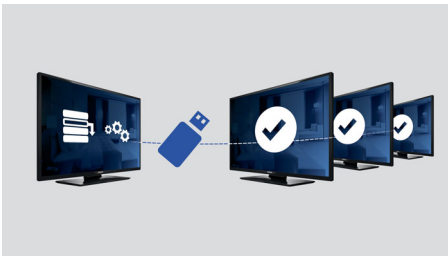

USB Cloning

Provides the ability to easily copy all programming and channel programming

settings from one TV into other TV sets in less than a minute. The feature ensures uniformity between TV sets and significantly reduces installation time and costs.