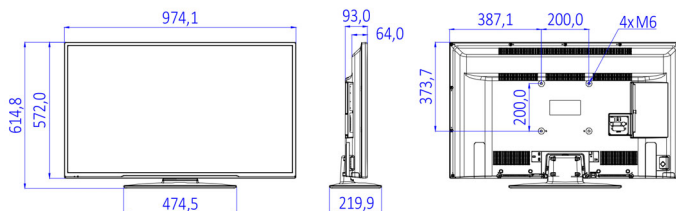

## Picture/Display

- Display: LED Full HD
- Diagonal screen size: 43 inch / 108 cm
- Aspect ratio: 16:9
- Panel resolution: 1920x1080p
- Brightness: 300 cd/m<sup>2</sup>
- Viewing angle: 178° (H) / 178° (V)

## Dimensions

- Set dimensions (W x H x D): 974 x 572 x 64/93 mm
- Set dimensions with stand (W x H x D): 974 x 615 x 220 mm
- Product weight: 8.4 kg
- Product weight (+stand): 9.3 kg

Issue date 2017-03-16