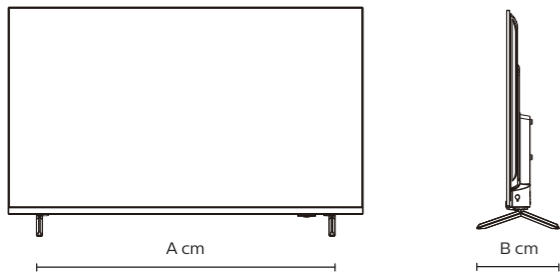

5

6

7

8

	<b>A</b>	<b>B</b>
<b>43"</b>	78.8	23.3

**English** Read the safety instructions.  
**Português** Leia as instruções de segurança.

PRODUZIDO NO POLO INDUSTRIAL DE MANAUS  
 CONHEÇA A AMAZÔNIA  
 IMPRESSO NA CHINA

Registre seu produto e obtenha suporte em [www.philips.com/TVsupport](http://www.philips.com/TVsupport)

**VESA (x, y)**  
 43" 200x100mm M6 108 cm

2x  
 AAA  
 1.5V

All registered and unregistered trademarks are property of their respective owners. Specifications are subject to change without notice. Philips and the Philips' shield emblem are trademarks of Koninklijke Philips N.V. and are used under license from Koninklijke Philips N.V. This product has been manufactured by and is sold under the responsibility of TP Vision Europe B.V., and TP Vision Europe B.V. is the warrantor in relation to this product. 2020 © TP Vision Europe B.V. All rights reserved. [www.philips.com/welcome](http://www.philips.com/welcome)