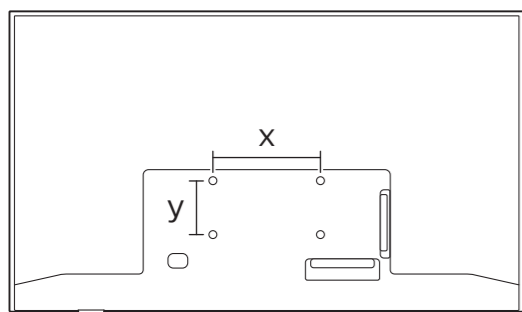

5

6

7

8

	<b>A</b>	<b>B</b>
<b>43"</b>	78.8	23.3

**English** Read the safety instructions.  
**Português** Leia as instruções de segurança.

PRODUZIDO NO POLO INDUSTRIAL DE MANAUS  
 CONHEÇA A AMAZÔNIA  
 IMPRESSO NA CHINA

Registre seu produto e obtenha suporte em [www.philips.com/TVsupport](http://www.philips.com/TVsupport)

**VESA (x, y)**  
 43" 200x100mm M6 108 cm

2x  
 AAA  
 1.5V

All registered and unregistered trademarks are property of their respective owners. Specifications are subject to change without notice. Philips and the Philips' shield emblem are trademarks of Koninklijke Philips N.V. and are used under license from Koninklijke Philips N.V. This product has been manufactured by and is sold under the responsibility of TP Vision Europe B.V., and TP Vision Europe B.V. is the warrantor in relation to this product. 2020 © TP Vision Europe B.V. All rights reserved. [www.philips.com/welcome](http://www.philips.com/welcome)