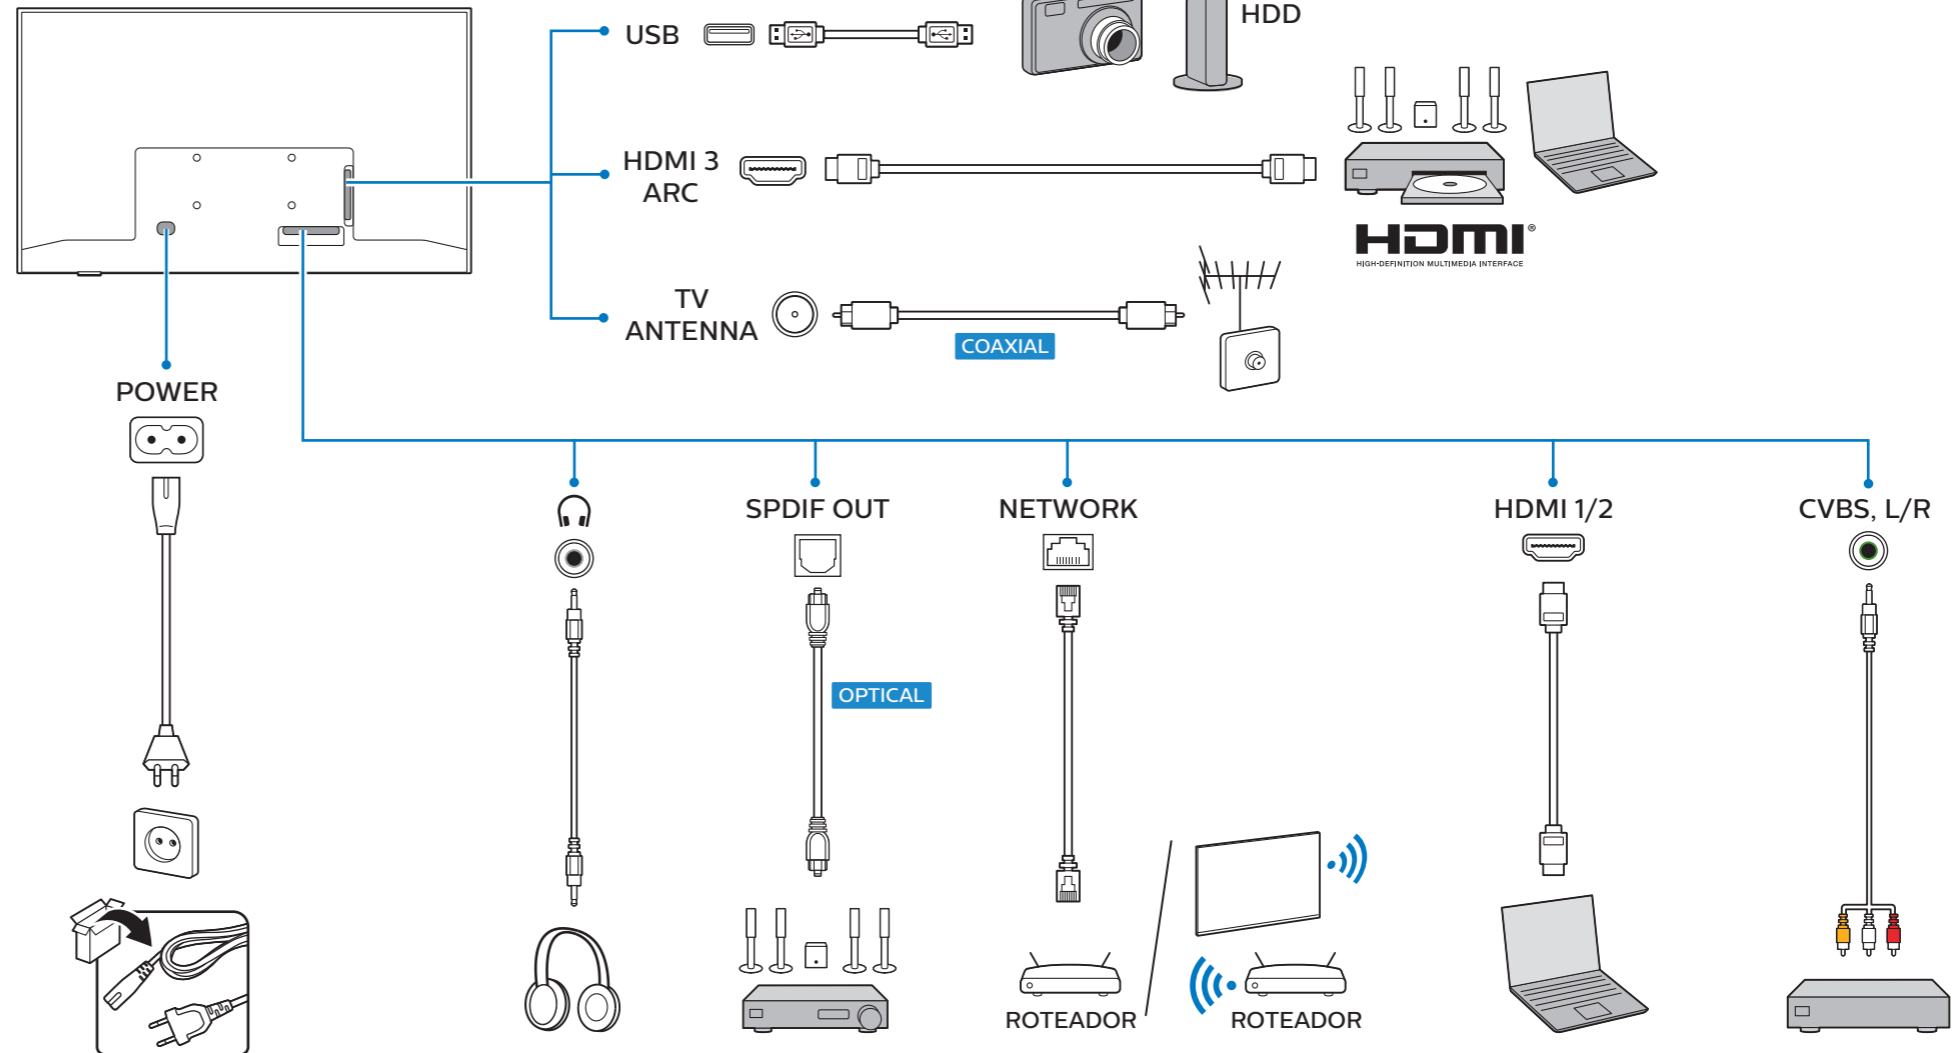

5

6

7

8

	<b>A</b>	<b>B</b>
<b>43"</b>	78.8	23.3

**English** Read the safety instructions.  
**Português** Leia as instruções de segurança.

PRODUZIDO NO POLO INDUSTRIAL DE MANAUS  
 CONHEÇA A AMAZÔNIA  
 IMPRESSO NA CHINA

Registre seu produto e obtenha suporte em [www.philips.com/TVsupport](http://www.philips.com/TVsupport)

**VESA (x, y)**  
 43" 200x100mm M6 108 cm

2x  
 AAA  
 1.5V

All registered and unregistered trademarks are property of their respective owners. Specifications are subject to change without notice. Philips and the Philips' shield emblem are trademarks of Koninklijke Philips N.V. and are used under license from Koninklijke Philips N.V. This product has been manufactured by and is sold under the responsibility of TP Vision Europe B.V., and TP Vision Europe B.V. is the warrantor in relation to this product. 2020 © TP Vision Europe B.V. All rights reserved. [www.philips.com/welcome](http://www.philips.com/welcome)