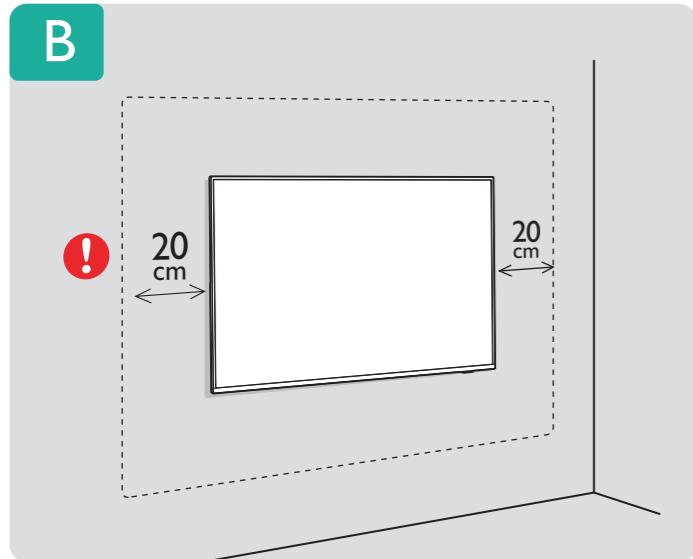

5

6

7

8

	<b>A</b>	<b>B</b>
<b>43"</b>	78.8	23.3

**English** Read the safety instructions.  
**Português** Leia as instruções de segurança.

PRODUZIDO NO POLO INDUSTRIAL DE MANAUS  
 CONHEÇA A AMAZÔNIA  
 IMPRESSO NA CHINA

Registre seu produto e obtenha suporte em [www.philips.com/TVsupport](http://www.philips.com/TVsupport)

**VESA (x, y)**  
 43" 200x100mm M6 108 cm

2x  
 AAA  
 1.5V

All registered and unregistered trademarks are property of their respective owners. Specifications are subject to change without notice. Philips and the Philips' shield emblem are trademarks of Koninklijke Philips N.V. and are used under license from Koninklijke Philips N.V. This product has been manufactured by and is sold under the responsibility of TP Vision Europe B.V., and TP Vision Europe B.V. is the warrantor in relation to this product. 2020 © TP Vision Europe B.V. All rights reserved. [www.philips.com/welcome](http://www.philips.com/welcome)