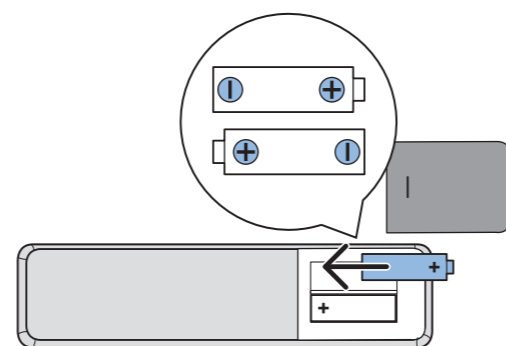

5

6

7

8

	<b>A</b>	<b>B</b>
<b>43"</b>	78.8	23.3

**English** Read the safety instructions.  
**Português** Leia as instruções de segurança.

PRODUZIDO NO POLO INDUSTRIAL DE MANAUS  
 CONHEÇA A AMAZÔNIA  
 IMPRESSO NA CHINA

Registre seu produto e obtenha suporte em [www.philips.com/TVsupport](http://www.philips.com/TVsupport)

**VESA (x, y)**  
 43" 200x100mm M6 108 cm

2x  
 AAA  
 1.5V

All registered and unregistered trademarks are property of their respective owners. Specifications are subject to change without notice. Philips and the Philips' shield emblem are trademarks of Koninklijke Philips N.V. and are used under license from Koninklijke Philips N.V. This product has been manufactured by and is sold under the responsibility of TP Vision Europe B.V., and TP Vision Europe B.V. is the warrantor in relation to this product. 2020 © TP Vision Europe B.V. All rights reserved. [www.philips.com/welcome](http://www.philips.com/welcome)