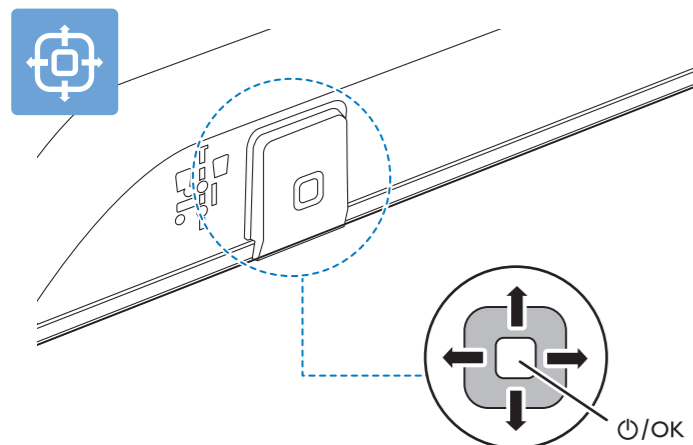

5

6

7

8

	<b>A</b>	<b>B</b>
<b>43"</b>	78.8	23.3

**English** Read the safety instructions.  
**Português** Leia as instruções de segurança.

PRODUZIDO NO POLO INDUSTRIAL DE MANAUS  
 CONHEÇA A AMAZÔNIA  
 IMPRESSO NA CHINA

Registre seu produto e obtenha suporte em [www.philips.com/TVsupport](http://www.philips.com/TVsupport)

**VESA (x, y)**  
 43" 200x100mm M6 108 cm

2x  
 AAA  
 1.5V

All registered and unregistered trademarks are property of their respective owners. Specifications are subject to change without notice. Philips and the Philips' shield emblem are trademarks of Koninklijke Philips N.V. and are used under license from Koninklijke Philips N.V. This product has been manufactured by and is sold under the responsibility of TP Vision Europe B.V., and TP Vision Europe B.V. is the warrantor in relation to this product. 2020 © TP Vision Europe B.V. All rights reserved. [www.philips.com/welcome](http://www.philips.com/welcome)