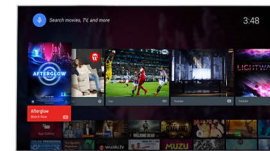

Quad Core + Android

Philips Quad Core processor meets the power of Android to deliver an exciting gaming experience. And with Android on your TV you'll navigate, launch apps and play videos in a way that is super fast, super intuitive, and super fun.