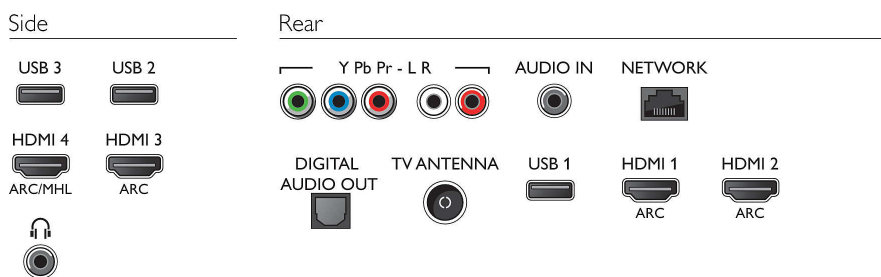

Connectivity

- Number of HDMI connections: 4
- HDMI features: 4K, Audio Return Channel
- Number of component in (YPbPr): 1
- EasyLink (HDMI-CEC): One touch play, Remote control pass-through, System audio control, System standby
- Number of USBs: 3
- Wireless connection: Dual Band, Wi-Fi 802.11n 2x2 integrated
- Other connections: Antenna IEC75, Headphone out, Audio L/R in, Digital audio out (optical), Ethernet-LAN RJ-45, Audio in (DVI)
- HDCP 2.2: Yes on HDMI1, Yes on HDMI2

Power

- Mains power: AC 110-240V 50/60Hz
- Ambient temperature: 5 °C to 35 °C
- Standby power consumption: $\leq 0.5\text{ W}$
- Power Saving Features: Auto switch-off timer,

- Light sensor, Picture mute (for radio)
- Off mode power consumption: $\leq 0.5\text{ W}$

Accessories

- Included accessories: Remote Control, 2 x AAA Batteries, Table top stand, Quick start guide, Legal and safety brochure, Power cord

Dimensions

- Set Width: 1239 mm
- Set Height: 711 mm
- Set Depth: 91 mm
- Product weight: 14.8 kg
- Set width (with stand): 1239 mm
- Set height (with stand): 777 mm
- Set depth (with stand): 259 mm
- Product weight (+stand): 15.1 kg
- Box width: 1335 mm
- Box height: 828 mm
- Box depth: 181 mm
- Compatible wall mount: 400 x 200mm
- Weight incl. Packaging: 19.2 kg
- Wall mount compatible: 400 x 200 mm

Connections

Issue date 2023-10-21

Version: 10.1.3

EAN: 87 18863 00976 5

© 2023 Koninklijke Philips N.V.
All Rights reserved.

Specifications are subject to change without notice.
Trademarks are the property of Koninklijke Philips N.V.
or their respective owners.

www.philips.com

* The TV supports DVB reception for 'Free to air' broadcast. Specific DVB operators may not be supported. An up to date list can be found in the FAQ section of the Philips support website. For some operators Conditional Access and subscription are required. Contact your operator for more information.

* EPG and actual visibility (up to 8 days) is country and operator dependent.

* Please be informed that your Netflix HDR function in your TV currently can be supported via HDMI and USB only. The Netflix HDR broadcast via your Internet/DLNA will be fully available via IP software push.