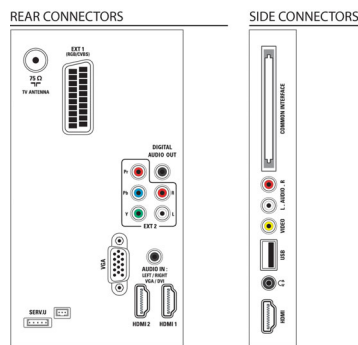

Convenience

- Electronic Programme Guide: 8-day Electronic Programme Guide
- Ease of Installation: Channel installation wizard, Settings assistant wizard

- Ease of Use: One-stop Home button, On-screen User manual
- Screen Format Adjustments: 4:3, Autofill, Autozoom, Movie expand 14:9, Movie expand 16:9, Subtitle Zoom, Super Zoom, Unscaled, Widescreen
- Teletext: 1000-page Smart Text
- Firmware upgradeable: Firmware auto upgrade wizard, Firmware upgradeable via USB

Tuner/Reception/Transmission

- Digital TV: DVB-C MPEG2*, DVB-C MPEG4*, DVB-T MPEG2*, DVB-T MPEG4*
- Video Playback: NTSC, PAL, SECAM

Power

- Mains power: 220-240 V; 50 Hz
- Ambient temperature: 5°C to 35°C
- Energy Label Class: C
- EU Energy Label power: 79 W
- Annual energy consumption: 115 kWh
- Standby power consumption: 0.3 W
- Power Saving Features: Eco mode, Eco settings menu, Picture mute (for radio)
- Presence of lead: Yes*

Dimensions

- Box dimensions (W x H x D): 1000 x 610 x 160 mm
- Set dimensions (W x H x D): 795.6 x 508.4 x 93.1 mm
- Set dimensions with stand (W x H x D): 795.6 x 557.3 x 221.4 mm
- Product weight: 8.19 kg
- Product weight (+stand): 9.84 kg
- Weight incl. Packaging: 13.2 kg
- Compatible wall mount: 200 x 200 mm

Accessories

- Included accessories: Power cord, Remote Control, 2 x AAA Batteries, Tabletop stand, User Manual, Quick start guide, Warranty Leaflet

Issue date 2019-06-22

Version: 4.6.7

12 NC: 8670 000 71475
EAN: 87 12581 57931 9

© 2019 Koninklijke Philips N.V.
All Rights reserved.

Specifications are subject to change without notice.
Trademarks are the property of Koninklijke Philips N.V.
or their respective owners.

www.philips.com

* The TV supports DVB reception for 'Free to air' broadcast. Specific DVB operators may not be supported. An up to date list can be found in the FAQ section of the Philips support website. For some operators Conditional Access and subscription are required. Contact your operator for more information.

* 8 days EPG, service not available in all countries

* Energy consumption in kWh per year based on the power consumption of the television operating 4 hours per day for 365 days. The actual energy consumption will depend on how the television is used.

* This television contains lead only in certain parts or components where no technology alternatives exist in accordance with existing exemption clauses under the RoHS Directive.