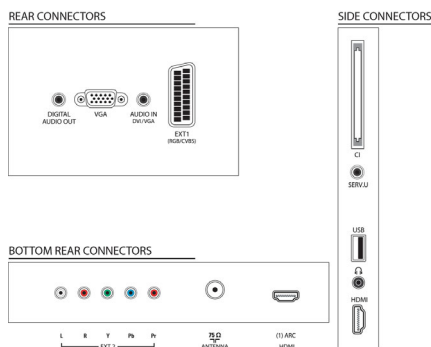

## Power

- Mains power: 220-240V~; 50-60Hz
- Ambient temperature: 5 °C to 35 °C
- Energy Label Class: A
- Eu Energy Label power: 55 W
- Annual energy consumption: 80 kWh
- Standby power consumption: < 0.15 W
- Power Saving Features: 0 Watt Power-off switch, Eco mode, Eco settings menu, Light sensor, Picture mute (for radio)
- Presence of lead: Yes\*
- Off mode power consumption: 0.01

## Accessories

- Included accessories: Power cord, Remote Control, 2 x AAA Batteries, Tabletop swivel stand, User Manual, Quick start guide, Legal and safety brochure, Warranty Leaflet, Software declaration
- Optional accessories: Philips Wall Mount SQM 6375, Philips Wall Mount SQM 6485