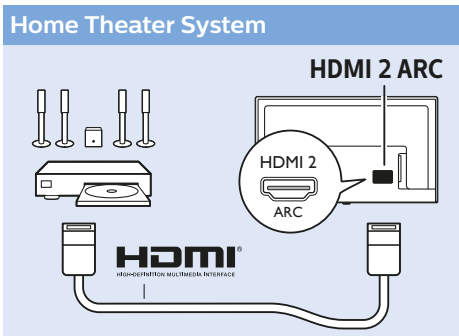

7b 43"

8

9

32"
VESA (x) 100 mm M6

80 cm

43"
VESA (x, y) 200x200 mm M6

108 cm

Network - Wireless