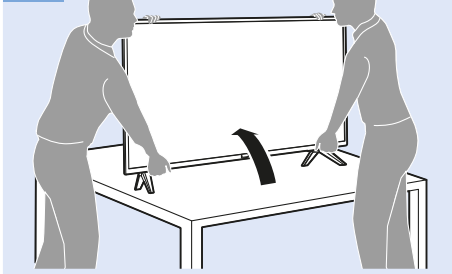

7b 43"

8

9

32"
VESA (x) 100 mm M6

80 cm

43"
VESA (x, y) 200x200 mm M6

108 cm

Network - Wireless