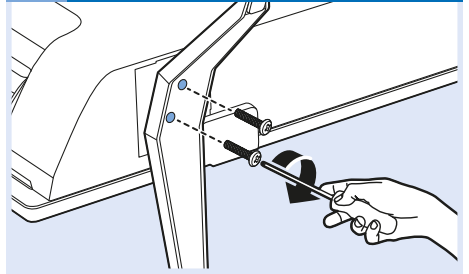

7b 43"

8

9

32"
VESA (x) 100 mm M6

80 cm

43"
VESA (x, y) 200x200 mm M6

108 cm

Network - Wireless