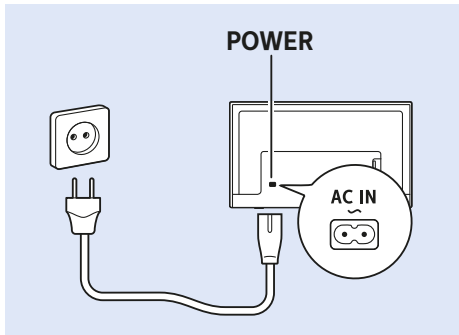

7b 43"

8

9

32"
VESA (x) 100 mm M6

80 cm

43"
VESA (x, y) 200x200 mm M6

108 cm

Network - Wireless