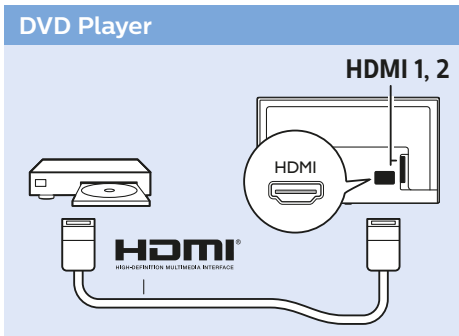

7b 43"

8

9

32"
VESA (x) 100 mm M6

80 cm

43"
VESA (x, y) 200x200 mm M6

108 cm

Network - Wireless