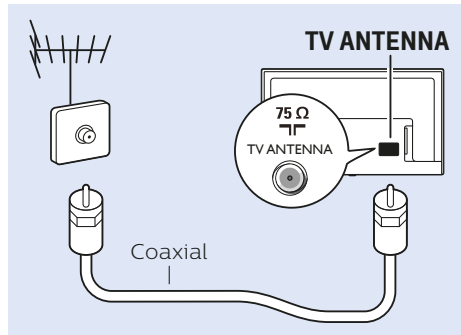

7b 43"

8

9

32"
VESA (x) 100 mm M6

80 cm

43"
VESA (x, y) 200x200 mm M6

108 cm

Network - Wireless