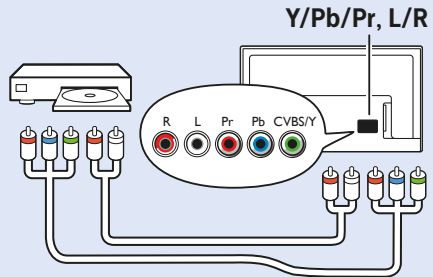

7b 43"

8

9

32"
VESA (x) 100 mm M6

80 cm

43"
VESA (x, y) 200x200 mm M6

108 cm

Network - Wireless

Network - Wired

Computer - HDMI

Video Player - YPbPr, L/R

Video Player - CVBS, L/R

Photo Camera

Digital Audio System - HDMI ARC

Digital Audio System - OPTICAL

Headphones