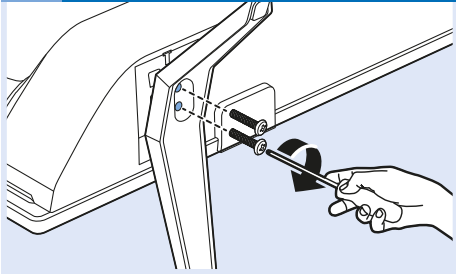

7b 43"

8

9

32"
VESA (x) 100 mm M6

80 cm

43"
VESA (x, y) 200x200 mm M6

108 cm

Network - Wireless