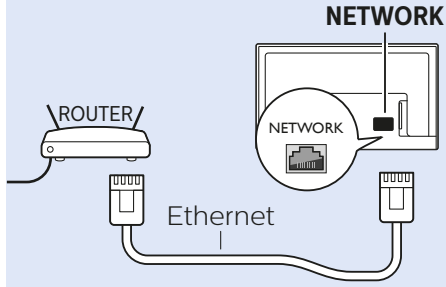

7b 43"

8

9

32"
VESA (x) 100 mm M6

80 cm

43"
VESA (x, y) 200x200 mm M6

108 cm

Network - Wireless

Network - Wired

Computer - HDMI

Video Player - YPbPr, L/R

Video Player - CVBS, L/R

Photo Camera

Digital Audio System - HDMI ARC

Digital Audio System - OPTICAL

Headphones