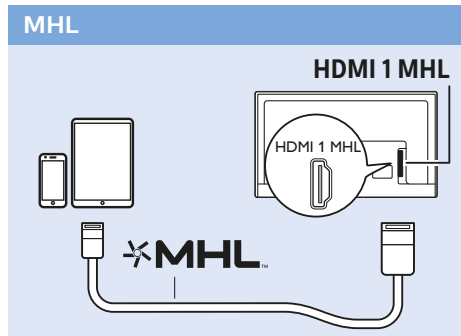

7b 43"

8

9

32"
VESA (x) 100 mm M6

80 cm

43"
VESA (x, y) 200x200 mm M6

108 cm

Network - Wireless

Network - Wired

Computer - HDMI

Video Player - YPbPr, L/R

Video Player - CVBS, L/R

Photo Camera

Digital Audio System - HDMI ARC

Digital Audio System - OPTICAL

Headphones