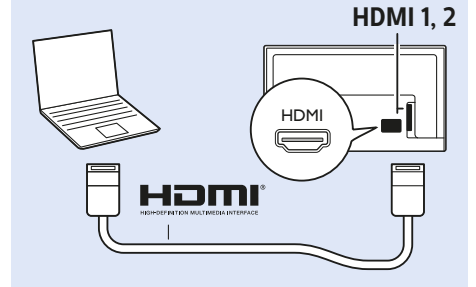

Computer - HDMI