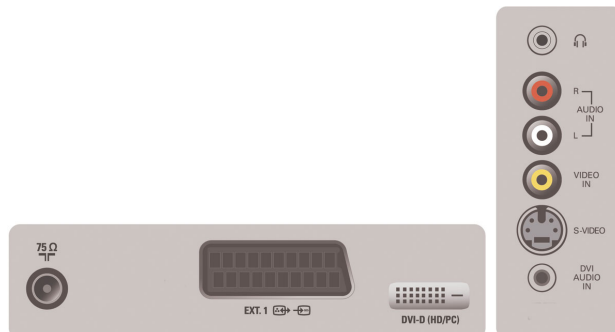

- Tuning, Plug & Play, Program Name, Sorting
- Ease of Use: Auto Volume Leveller (AVL), Menu Control, On Screen Display, Program List, Smart Picture, Smart Sound
- Remote control type: RCFE05ZAU00
- Teletext: 10 page Smart Text
- Remote Control: TV
- Screen Format Adjustments: 16:9 compress, 4:3, 4:3 expand
- Clock: Sleep Timer

Tuner/Reception/Transmission

- Tuner bands: Hyperband, S-Channel, UHF, VHF
- TV system: PAL, PAL B/G, PAL D/K, PAL I, SECAM, SECAM B/G, SECAM D/K, SECAM L/L'
- Video Playback: NTSC, PAL, SECAM
- Aerial Input: 75 ohm coaxial (IEC75)
- Tuner Display: PLL
- Number of Preset Channels: 100

Connectivity

- Number of Scarts: 1
- Ext 1 Scart: Audio L/R, CVBS in/out, RGB
- Other connections: Antenna IEC75, DVI-D, PC Audio in
- Front / Side connections: Audio in, CVBS in, Headphone Out, S-video in

Power

- Power consumption: 42 W
- Standby power consumption: 1.5 W
- Ambient temperature: 5 °C to 40 °C
- Power supply: AC 90-240

Dimensions

- Product weight: 5.8 kg
- Dimensions (with base) (W x H x D): 467 x 347 x 170 mm
- Set dimensions (W x H x D): 467 x 307 x 69 mm
- Box dimensions (W x H x D): 534 x 430 x 198 mm
- Set weight: 5.12 kg
- Weight incl. Packaging: 6.08 kg

stereo system					transmission system					
2CS	NICAM	2CS	NICAM	NICAM	PAL	PAL	PAL	SECAM	SECAM	SECAM
DK	DK	B/G	I	LL'	B/G	DK	I	B/G	DK	LL'
o	o	o	o	o	o	o	o	o	o	o

Issue date 2019-06-26

Version: 13.0.16

12 NC: 8670 000 22263
EAN: 87 10895 87555 4

© 2019 Koninklijke Philips N.V.
All Rights reserved.

Specifications are subject to change without notice.
Trademarks are the property of Koninklijke Philips N.V.
or their respective owners.

www.philips.com

Accessories

- Included accessories: Power cord, Quick start guide, Registration card, Remote Control, Table top stand, User Manual
- Cables: DVI-D to DVI-D cable