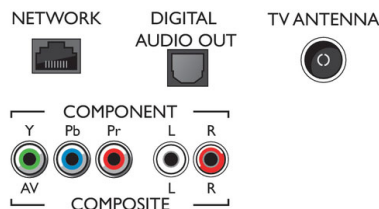

Accessories

- Included accessories: 2 x AA Batteries, Legal and safety brochure, Power cord, Quick start guide,

Remote Control, Table top stand

Connections

Side

Bottom

Issue date 2019-06-04

Version: 10.1.1