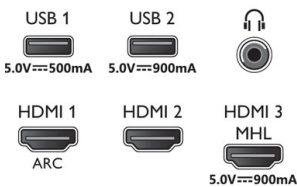

- HDMI features: 4K, Audio Return Channel
- EasyLink (HDMI-CEC): Remote control pass-through, System audio control, System standby, One touch play
- HDCP 2.2: Yes on all HDMI

Multimedia Applications

- Video Playback Formats: Containers: AVI, MKV, H264/MPEG-4 AVC, MPEG-2, MPEG-4, HEVC (H.265)
- Subtitles Formats Support: .SRT, .SUB, .TXT, .SMI
- Music Playback Formats: AAC, MP3, WAV
- Picture Playback Formats: JPEG, BMP, PNG

Supported Display Resolution

- Computer inputs on HDMI1: up to 4K UHD 3840x 2160 @30Hz
- Computer inputs on HDMI2/3: up to 4K UHD 3840x 2160 @60Hz
- Video inputs on HDMI1: up to 4K UHD 3840x 2160 @30Hz
- Video inputs on HDMI2/3: up to 4K UHD 3840x 2160 @60Hz

Tuner/Reception/Transmission

- HEVC support
- Digital TV: DVB-T/T2
- MPEG Support: MPEG2, MPEG4
- Video Playback: NTSC, PAL, SECAM
- TV Program guide*: 8 day Electronic Program Guide

Power

- Mains power: AC 220 - 240 V 50/60Hz
- Ambient temperature: 5 °C to 35 °C

Dimensions

- Box dimensions (W x H x D): 1400 x 880 x 190 mm
- Set dimensions (W x H x D): 1230 x 715 x 47.5 mm
- Set dimensions with stand (W x H x D): 1230 x 768.6 x 227.5 mm
- VESA wall mount compatible: 300 x 300 mm
- Product weight: 16.81 kg
- Product weight (+stand): 17.3 kg
- Weight incl. Packaging: 24.5 kg

Accessories

- Included accessories: 2 x AA Batteries, Legal and safety brochure, Power cord, Quick start guide,

Remote Control, Table top stand

Connections

Side