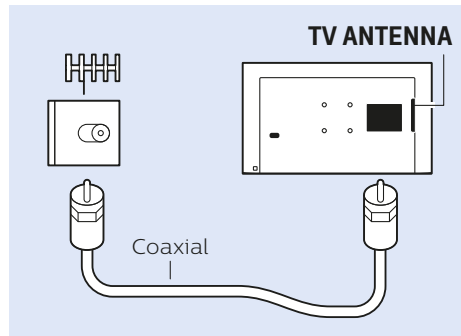

5

VESA 100x100 M4

32"
80cm

4.63kg

www.philips.com/connectivityguide

DVD Player

Video Player

Computer