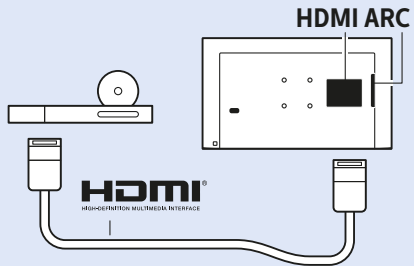

5

VESA 100x100 M4

32"
80cm

4.63kg

www.philips.com/connectivityguide

DVD Player

Video Player

Computer