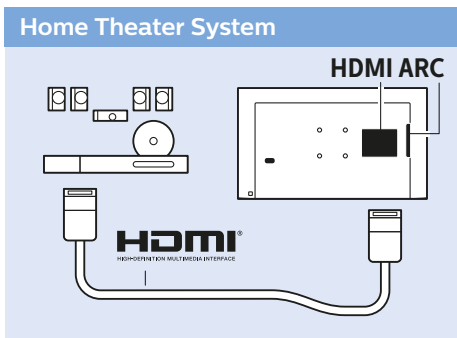

5

VESA 100x100 M4

32"
80cm

4.63kg

www.philips.com/connectivityguide

DVD Player

Video Player

Computer