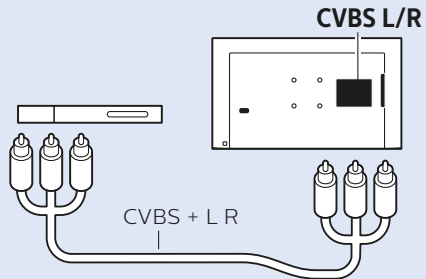

5

VESA 100x100 M4

32"
80cm

4.63kg

www.philips.com/connectivityguide

DVD Player

Video Player

Computer