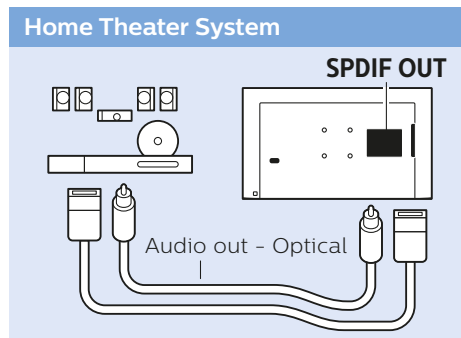

5

VESA 100x100 M4

32"
80cm

4.63kg

www.philips.com/connectivityguide

DVD Player

Video Player

Computer