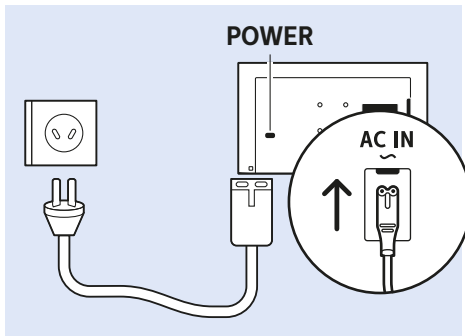

5

VESA 100x100 M4

32"
80cm

4.63kg

www.philips.com/connectivityguide

DVD Player

Video Player

Computer