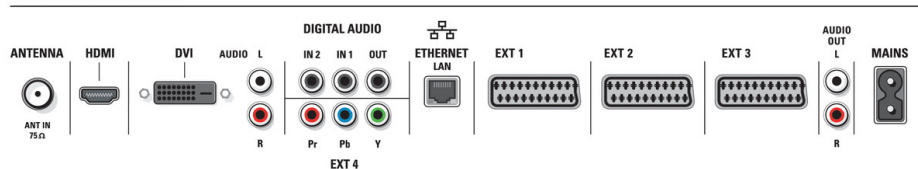

MPEG1, MPEG2, MPEG4, Slideshow files (.alb), XviD

Tuner/Reception/Transmission

- Tuner bands: Hyperband, S-Channel, UHF, VHF
- TV system: PAL, SECAM
- Video Playback: NTSC, PAL, SECAM
- Aerial Input: 75 ohm coaxial (IEC75)

Connectivity

- Ext 1 Scart: Audio L/R, CVBS in/out, RGB
- Ext 2 Scart: Audio L/R, CVBS in/out, RGB, Y/C
- Ext 3 Scart: Audio L/R, CVBS in/out
- Ext 4: S/PDIF digital coaxial, YPbPr
- Ext 5: DVI-I with HDCP, YPbPr
- Ext 6: HDMI
- Ext 7: Ethernet RJ45
- Other connections: Analog audio Left/Right out, S/PDIF in (coaxial), S/PDIF out (coaxial)
- Front / Side connections: 2x USB, Audio L/R in, CVBS in, Headphone Out, Multi-slot memory card reader, S-video in

Power

- Power consumption: 239 W
- Standby power consumption: 1 W
- Mains power: AC 220 - 240 V +/- 10%
- Ambient temperature: 5 °C to 40 °C

Dimensions

- Product weight: 36 kg
- Weight incl. Packaging: 58 kg
- Box dimensions (W x H x D): 1330 x 960 x 330 mm
- Set dimensions (W x H x D): 1238 x 755 x 96 mm

Accessories

- Included accessories: DVI-I to VGA adapter, Motorised RC swivel stand, Wall mounting bracket
- Optional accessories: 5 in one connection cable, Floor stand

stereo system						transmission system					
2CS DK	NICAM DK	2CS BG	NICAM BG	NICAM I	NICAM LL'	PAL BG	PAL DK	PAL I	SECAM BG	SECAM DK	SECAM LL'
•	•	•	•	•	•	•	•	•	•	•	•

Rear connectors

Side connectors

Issue date 2022-04-26

Version: 26.0.28

12 NC: 8670 000 21618
EAN: 87 10895 87903 3

© 2022 Koninklijke Philips N.V.
All Rights reserved.

Specifications are subject to change without notice.
Trademarks are the property of Koninklijke Philips N.V.
or their respective owners.

www.philips.com