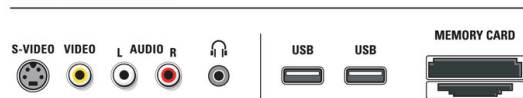

Side connectors

Issue date 2022-04-26

Version: 26.0.28

12 NC: 8670 000 21618
EAN: 87 10895 87903 3

© 2022 Koninklijke Philips N.V.
All Rights reserved.

Specifications are subject to change without notice.
Trademarks are the property of Koninklijke Philips N.V.
or their respective owners.

www.philips.com