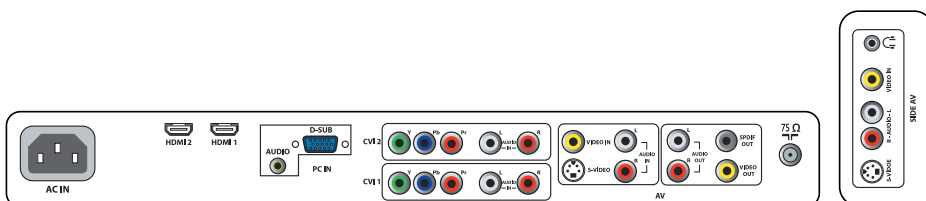

Connectivity

- AV 1: Audio L/R in, YPbPr
- AV 2: Audio L/R in, YPbPr
- AV 3: Audio L/R in, CVBS in, S-Video in
- AV 4: HDMI
- AV 5: HDMI
- Front / Side connections: Audio L/R in, CVBS in, Headphone Out, S-video in
- Other connections: Analog audio Left/Right out, Composite video (CVBS) out, PC Audio in, PC-In VGA, S/PDIF out (coaxial)

Accessories

- Included accessories: Table top stand, Power cord, Quick start guide, User Manual, Warranty certificate, Remote Control, Batteries for remote control

Dimensions

- Set dimensions (W x H x D): 924 x 615 x 99.5 mm
- Set dimensions with stand (W x H x D): 924 x 676 x 280 mm
- Product weight: 19.2 kg
- Product weight (+stand): 26 kg
- Box dimensions (W x H x D): 1124 x 740 x 332 mm
- Weight incl. Packaging: 33 kg
- VESA wall mount compatible: 400 x 200 mm