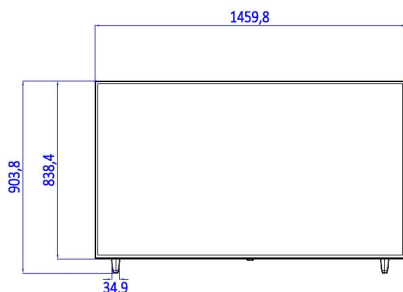

## Picture/Display

- Display: 4K Ultra HD LED
- Diagonal screen size: 65 inch / 164 cm
- Aspect ratio: 16:9
- Panel resolution: 3840x2160p
- Brightness: 350 cd/m<sup>2</sup>
- Contrast ratio (typical): 4000
- Viewing angle: 178° (H) / 178° (V)

## Supported Display Resolution

- HDMI: Up to 3840x2160p@60Hz
- Tuner: T2 HEVC: up to 3840x2160@60Hz, Others: up to 1920x1080p@60Hz
- USB: HEVC: up to 3840x2160@60Hz, Others: up to 1920x1080@60Hz

## Dimensions

- Set dimensions (W x H x D): 1460 x 838 x 50 mm
- Set dimensions with stand (W x H x D): 1460 x 903 x 345 mm
- Product weight: 36.9 kg
- Product weight (+stand): 37.5 kg
- VESA wall mount compatible: M6, 400 x 400 mm