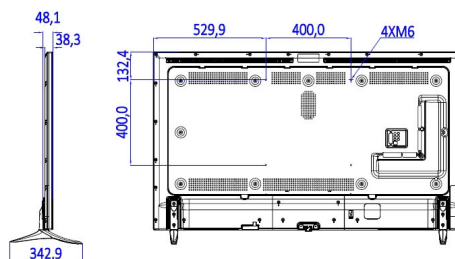

## Dimensions

- Set dimensions (W x H x D): 1460 x 838 x 50 mm
- Set dimensions with stand (W x H x D): 1460 x 903 x 345 mm
- Product weight: 36.9 kg
- Product weight (+stand): 37.5 kg
- VESA wall mount compatible: M6, 400 x 400 mm