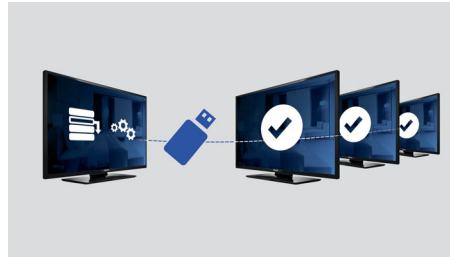

USB Cloning

Provides the ability to easily copy all programming and channel programming settings from one TV into other TV sets in less than a minute. The feature ensures uniformity between TV sets and significantly reduces installation time and costs.