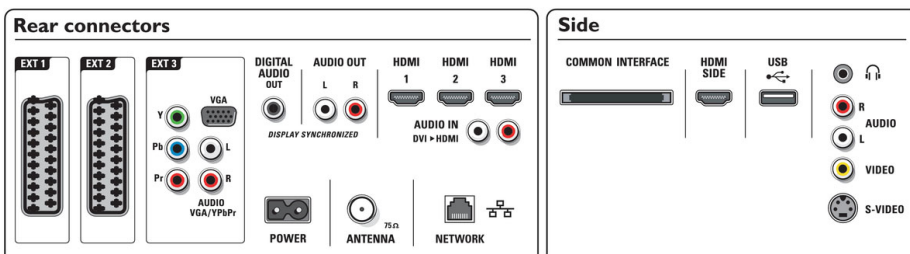

Tuner/Reception/Transmission

- Aerial Input: 75 ohm coaxial (IEC75)
- TV system: DVB COFDM 2K/8K
- Video Playback: NTSC, SECAM, PAL
- Digital TV: DVB Terrestrial *
- Tuner bands: Hyperband, S-Channel, UHF, VHF

Connectivity

- Ext 1 Scart: Audio L/R, CVBS in, RGB
- Ext 2 Scart: Audio L/R, CVBS in, RGB
- Ext 3: YPbPr, Audio L/R in, VGA PC-in
- Ext 4: HDMI v1.3
- Ext 5: HDMI v1.3
- Ext 6: HDMI v1.3
- EasyLink (HDMI-CEC): One touch play, System audio control, System standby
- Front / Side connections: HDMI v1.3, S-video in, CVBS in, Audio L/R in, Headphone Out, USB
- PC network link: DLNA 1.0 certified
- Other connections: Analog audio Left/Right out, S/PDIF out (coaxial), Common Interface

Power

- Ambient temperature: 5 °C to 35 °C
- Mains power: AC 220 - 240 V +/- 10%
- Power consumption: 206 W
- Power (Energy saving mode): 150 W
- Standby power consumption: 0,15 W

Dimensions

- Set dimensions (W x H x D): 1054 x 658 x 100 mm
- Set dimensions with stand (H x D): 731 x 265 mm
- Stand width: 590 mm
- Weight incl. Packaging: 39 kg
- Product weight: 22.7 kg
- Product weight (+stand): 27.2 kg
- Box dimensions (W x H x D): 1163 x 813 x 320 mm
- VESA wall mount compatible: 300 x 300 mm

Accessories

- Included accessories: RF antenna cable, Power cord, Quick start guide, User Manual, Warranty certificate, Remote Control, Batteries for remote control

Issue date 2020-11-05

Version: 4.0.8

12 NC: 8670 000 34187
EAN: 87 12581 36565 3

© 2020 Koninklijke Philips N.V.
All Rights reserved.

Specifications are subject to change without notice.
Trademarks are the property of Koninklijke Philips N.V.
or their respective owners.

www.philips.com